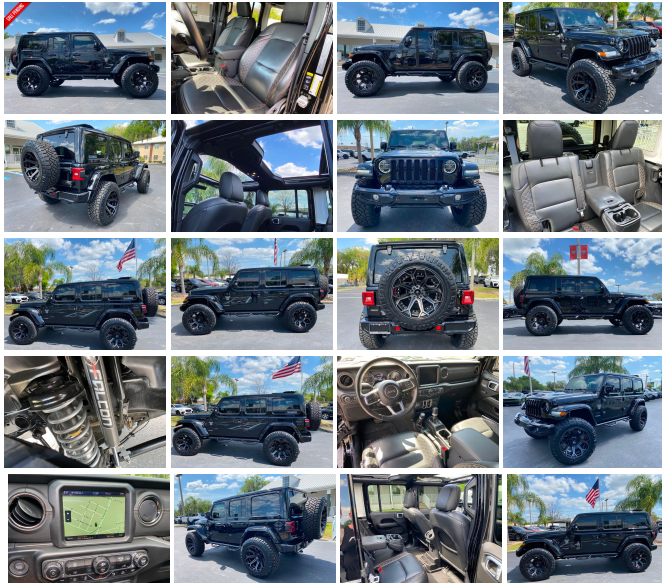

2022 Jeep Wrangler Unlimited SKYTOP DIESEL HIGH ALTITUDE LEATHER LIFTED LOADED

View this car on our website at bayshoreautomotive.com/7291622/ebrochure

Our Price **\$59,890**

Specifications:

Year:	2022
VIN:	1C4HJXEM4NW252598
Make:	Jeep
Stock:	252598
Model/Trim:	Wrangler Unlimited SKYTOP DIESEL HIGH ALTITUDE LEATHER LIFTED LOADED
Condition:	Pre-Owned
Body:	SUV
Exterior:	[PX8] Black Clear Coat
Engine:	3.0L Diesel Turbo V6 260hp 442ft. lbs.
Interior:	Black Leather
Transmission:	8-Speed Shifttable Automatic
Mileage:	11,269
Drivetrain:	4 Wheel Drive
Economy:	City 22 / Highway 29

2022 JEEP WRANGLER
DIESEL SKYTOP HIGH
ALTITUDE, JUST BUILT BY
BAYSHORE AUTOMOTIVE
IN SUNNY TAMPA,
FLORIDA! THIS BLACKED
OUT BEAST IS LOADED
WITH ALL THE RIGHT
STUFF!

1 TOUCH POWER SKYTOP
4" READY LIFT

FALCON SHOCKS
22" 4PLAY WHEELS
37" NITTO RIDGER
GRAPPLERS
BLACK LEATHER WITH
DIAMOND STITCHING
8.4" NAV SCREEN
EVO HD TIRE CARRIER
N-FAB STEPS
SIGNATURE LED LIGHTS
PAINTED BUMPERS
ALL THE BOOKS AND KEYS
INCLUDED

*MY INVENTORY IS FOR
SALE LOCALLY AND ON*

**OTHER SEARCH ENGINES. I
HAVE THE RIGHT TO END
AN AUCTION AT ANYTIME.
WE TAKE TRADES AND WE
BUY CLEAN CARS FROM
FLORIDA RESIDENTS.**

2022 Jeep Wrangler Unlimited SKYTOP DIESEL HIGH ALTITUDE LEATHER LIFTED LOADED
Bayshore Automotive - 813-241-4000 - View this car on our website at bayshoreautomotive.com/7291622/ebrochure