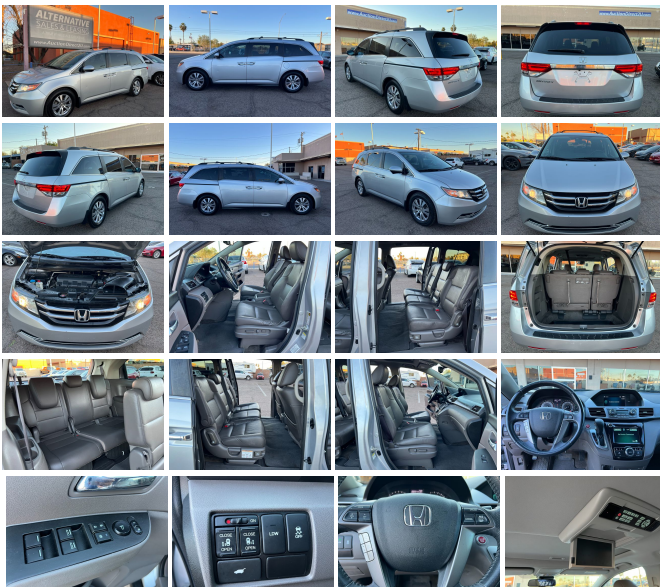

2014 HONDA ODYSSEY EX-L 3.5L V6 - Excellent Maintenance History on Carfax, Just Serviced, 106k Actual Miles, Runs and Drives Great, 6-Speed Automatic Transmission, 270-Watt AM/FM/CD Audio System with 7 Speakers, Including Subwoofer, i-MID with 8-Inch High-Resolution WVGA (800x480) Screen and Customizable Feature Settings, Honda DVD Rear Entertainment System with High-Resolution WVGA (800x480) Screen, Rearview Camera with Guidelines, Honda LaneWatch, Bluetooth HandsFreeLink, Power Windows with Auto-Up/Down Driver's and Front Passenger's Window, Programmable Power Door and Tailgate Locks, HomeLink® Remote System, Push Button Start, Leather-Trimmed Seats, Heated Front Seats, Driver's Seat with 10-Way Power Adjustment, including Power Lumbar Support, Front Passenger's Seat with 4-Way Power Adjustment, Wide-Mode Adjustable 2nd-Row Seats with Armrests and Walk-in Feature, Multi-Function 2nd-Row Center Seat, One-Motion 60/40 Split 3rd-Row Magic Seat, Tri-Zone Automatic Climate Control System with Humidity Control and Air Filtration, One-Touch Power Moonroof with Tilt Feature, Dual Power Sliding Doors, Power Tailgate, Forward Collision Warning (FCW), Lane Departure Warning (LDW), Vehicle Stability Assist (VSA) with Traction Control, Electronic Brake Distribution (EBD), Brake Assist, 8 Passengers. Clean Title, Clean Carfax, No Accident History. This is a new car store trade-in vehicle we acquired. We are now offering it for sale to the public. Vehicle comes with a 3 Month/3,000 Mile National Powertrain Warranty. Financing available. VIN# 5FNRL5H62EB003415. \$12,948.00 (480)-468-1229 (Se Habla Español)