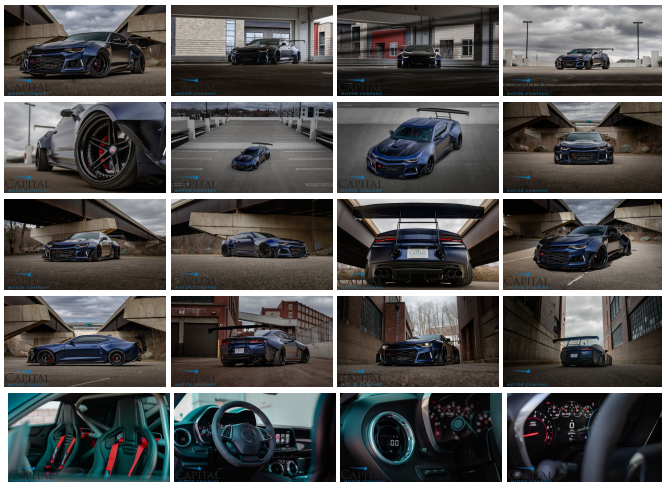

2017 Chevrolet Widebody Supercharged Camaro w/20" HRE Wheels, AIR Ride, Headers, Borla Exhaust & GT Wing

View this car on our website at capitalmotorcompany.com/7291490/ebrochure

Your Price **\$49,950**

Specifications:

Year:	2017
VIN:	1G1FE1R71H0155176
Make:	Chevrolet
Stock:	6102
Model/Trim:	Widebody Supercharged Camaro w/20" HRE Wheels, AIR Ride, Headers, Borla Exhaust & GT Wing
Condition:	Pre-Owned
Body:	Coupe
Exterior:	Blue
Engine:	Vortec Supercharged 6.2-Liter V8
Interior:	Black
Transmission:	6-Speed Manual
Mileage:	8,958
Drivetrain:	Rear Wheel Drive
Economy:	City 16 / Highway 25

We have for sale a one-of-a-kind (*1-Owner*) Widebody - Supercharged 2017 Chevrolet Camaro SS "Time Attack" Coupe that turns heads and upsets grumpy boomers every where it goes! Built to the edge of practicality and yet this car is an absolute joy to drive. It is wrapped in Moonlight Blue with tinted windows for a sleek, murdered out look. The muscular Camaro factory body lines are accentuated with the time-attack inspired widebody fender flares that stretch to house custom-built 20-Inch Forged HRE S207 3-Piece Wheels that give this Camaro an insanely cool stance. The aggressive ZL1 front bumper with splitter and aero enhancing canards compliment the wide stance and of course, you may have noticed the small rear spoiler that completes the look. If you're looking for a show-stopping, conversation starting muscle sports car... well here it is. Warning... It's not for the faint of heart.

- 700+ Horsepower Supercharged 6.2-Liter V8 Engine and 6-Speed Manual Transmission
 - Borla Long Tube Headers and ATAK Quad Exit Exhaust System
- 20-Inch Gloss Black Forged HRE S207 3-Piece Wheels
 - 315mm Wide Front Tires