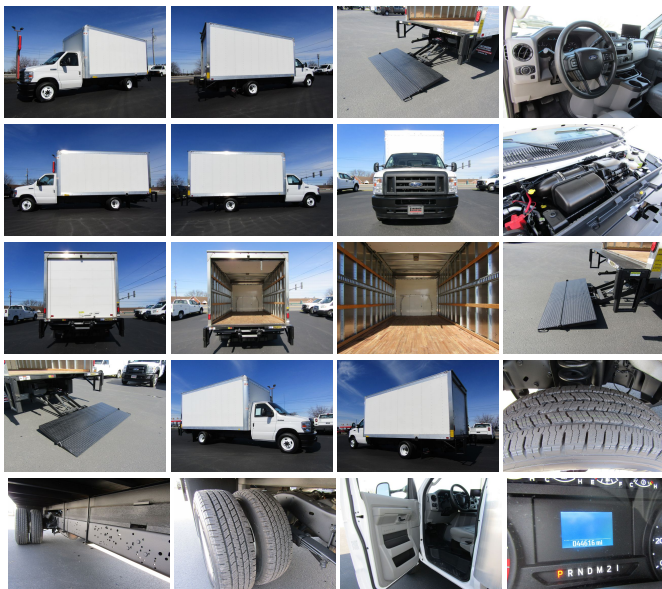

2022 Ford E350 16' Box Truck with Lift Gate

Casey Graffius 717.431.8330

View this car on our website at jakobsenmotors.com/7291463/ebrochure

Our Price **\$43,950**

Specifications:

Year:	2022
VIN:	1FDWE3FN5NDC04675
Make:	Ford
Stock:	7301
Model/Trim:	E350 16' Box Truck with Lift Gate
Condition:	Pre-Owned
Body:	Minivan/Van
Exterior:	White
Engine:	7.3L V8 350hp 468ft. lbs.
Interior:	Gray Cloth
Transmission:	6-Speed Shifttable Automatic
Mileage:	44,616
Drivetrain:	Rear Wheel Drive

2022 Ford E350 16' Box Truck with 44,000 miles. Comes with a 7.3L V8 Gas Engine, Vinyl interior, AC, Power windows and locks, Cruise, 12,500 GVW, 2,000 LB Lift Gate, Backup Camera, PA inspected and serviced. Inside cargo length- 16'. Inside cargo width 92". Inside cargo height- 86". Call Casey for more information or to schedule a test drive. Visit us at our website at www.jakobsenmotors.com for more info and photos.

2022 Ford E350 16' Box Truck with Lift Gate

Jakobsen Motor Corp. - 717.431.8330 - View this car on our website at jakobsenmotors.com/7291463/ebrochure

Our Location :

2022 Ford E350 16' Box Truck with Lift Gate