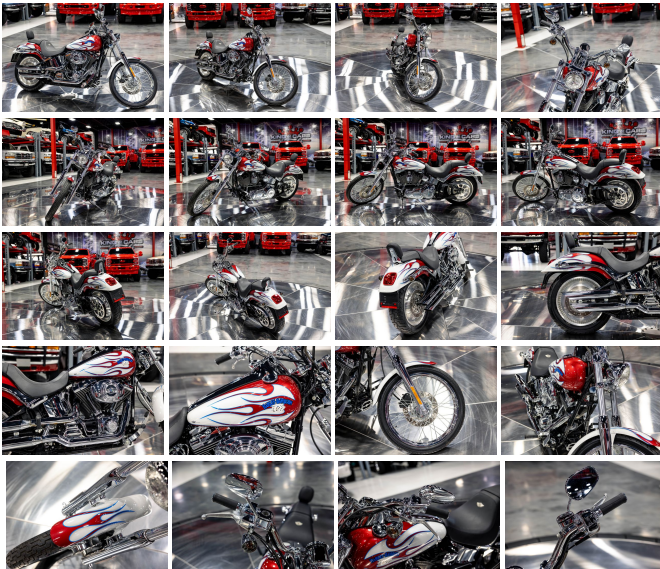

2003 HARLEY DAVIDSON SOFTAIL DEUCE- FXSTDI 100TH ANNI 1K MILES CHROME FORKS SCREAMIN EAGLE EXHAUST CHROME AXLE COVERS

Zach Polsky 856-693-3181

View this car on our website at njtruckking.com/7291455/ebrochure

Our Price **\$14,900**

Specifications:

Year:	2003
VIN:	1HD1JBB443Y064222
Make:	HARLEY DAVIDSON SOFTAIL DEUCE- FXSTDI
Model/Trim:	100TH ANNI 1K MILES CHROME FORKS SCREAMIN EAGLE EXHAUST CHROME AXLE COVERS
Condition:	Pre-Owned
Engine:	0 cc
Mileage:	1,587

CHECK THIS BEAUTY OUT!

2003 HARLEY-DAVIDSON SOFTAIL DEUCE-
FXSTDI

100TH ANNIVERSARY

ONLY 1,587 MILES!

88 C.I, 1442 CC AIR COOLED FUEL- INJECTED
ENGINE

5-SPEED CRUISE DRIVE TRANSMISSION

NUMBERED HARLEY DAVIDSON PAINT SET
112/200

King of Cars and Trucks - 856-693-3181 - View this car on our website at njtruckking.com/7291455/ebrochure

Our Location :

2003 HARLEY DAVIDSON SOFTAIL DEUCE- FXSTDI 100TH ANNI 1K MILES CHROME FORKS SCREAMIN EAGLE EXHAUST CHROME AXLE COVERS