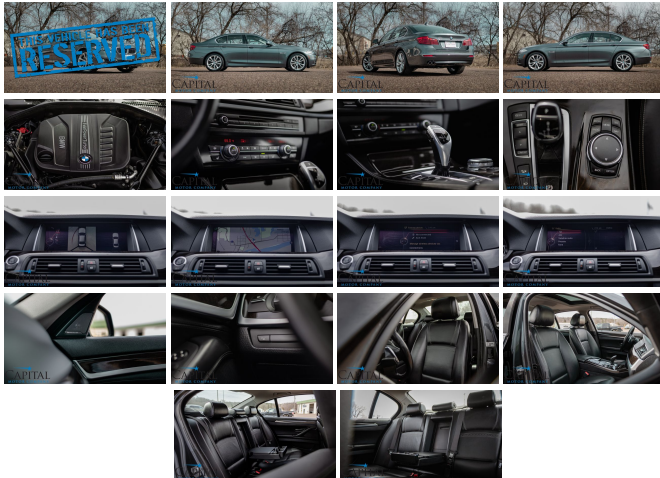

# 2016 BMW 535d xDrive Clean Diesel Luxury Sport Sedan w/Head Up Display, Cold Weather Pkg & Harman/Kardon Audio

View this car on our website at [capitalmotorcompany.com/7291421/ebrochure](http://capitalmotorcompany.com/7291421/ebrochure)

## Specifications:

<b>Year:</b>	2016
<b>VIN:</b>	WBAFV3C53GD687396
<b>Make:</b>	BMW
<b>Stock:</b>	6101
<b>Model/Trim:</b>	535d xDrive Clean Diesel Luxury Sport Sedan w/Head Up Display, Cold Weather Pkg & Harman/Kardon Audio
<b>Condition:</b>	Pre-Owned
<b>Body:</b>	Sedan
<b>Exterior:</b>	[B39] Mineral Grey Metallic
<b>Engine:</b>	3.0L Diesel Turbo I6 255hp 413ft. lbs.
<b>Interior:</b>	Black Leather
<b>Transmission:</b>	8-Speed Shifttable Automatic w/Sport Transmission
<b>Mileage:</b>	98,555
<b>Drivetrain:</b>	All Wheel Drive
<b>Economy:</b>	City 26 / Highway 37

We have for sale a gorgeous 2016 BMW 535d xDrive All-Wheel Drive Luxury Sport Sedan that looks and drives fantastic with so much to offer! It has a beautiful Mineral Gray Metallic paint with 19-Inch V-Spoke Wheels that give the car an incredible stance! There are very few cars on the road that offer the sportiness, comfort and fuel economy that this clean diesel BMW! We know that if you like how it looks in the pictures, you will fall in love when you come to drive it!