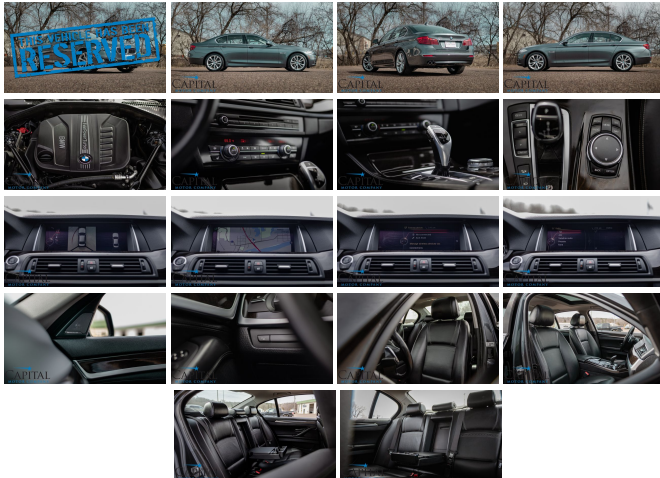

Specifications:

Year:	2016
VIN:	WBAFV3C53GD687396
Make:	BMW
Stock:	6101
Model/Trim:	535d xDrive Clean Diesel Luxury Sport Sedan w/Head Up Display, Cold Weather Pkg & Harman/Kardon Audio
Condition:	Pre-Owned
Body:	Sedan
Exterior:	[B39] Mineral Grey Metallic
Engine:	3.0L Diesel Turbo I6 255hp 413ft. lbs.
Interior:	Black Leather
Transmission:	8-Speed Shifttable Automatic w/Sport Transmission
Mileage:	98,555
Drivetrain:	All Wheel Drive
Economy:	City 26 / Highway 37

We have for sale a gorgeous 2016 BMW 535d xDrive All-Wheel Drive Luxury Sport Sedan that looks and drives fantastic with so much to offer! It has a beautiful Mineral Gray Metallic paint with 19-Inch V-Spoke Wheels that give the car an incredible stance! There are very few cars on the road that offer the sportiness, comfort and fuel economy that this clean diesel BMW! We know that if you like how it looks in the pictures, you will fall in love when you come to drive it!

Installed Options

Interior

- Air filtration: active charcoal- Front air conditioning: automatic climate control
- Front air conditioning zones: dual- Rear vents: second row- Cargo area floor mat
- Dash trim: alloy- Door trim: leather- Floor mat material: carpet- Floor mats: front
- Interior accents: woodgrain- Shift knob trim: leather- Steering wheel trim: leather
- Ambient lighting- Cargo area light- Cruise control- Memorized settings: 2 driver
- Multi-function remote: keyless entry- Power outlet(s): 12V front
- Power steering: variable/speed-proportional- Push-button start
- Rearview mirror: auto-dimming- Steering wheel: power tilt and telescopic
- Touch-sensitive controls- Universal remote transmitter: garage door opener- Clock
- Compass- Digital odometer- External temperature display- Multi-function display
- Trip odometer- Driver seat power adjustments: 14- Front seat type: bucket
- Passenger seat power adjustments: 14- Rear seat type: 60-40 split bench
- Upholstery: leather