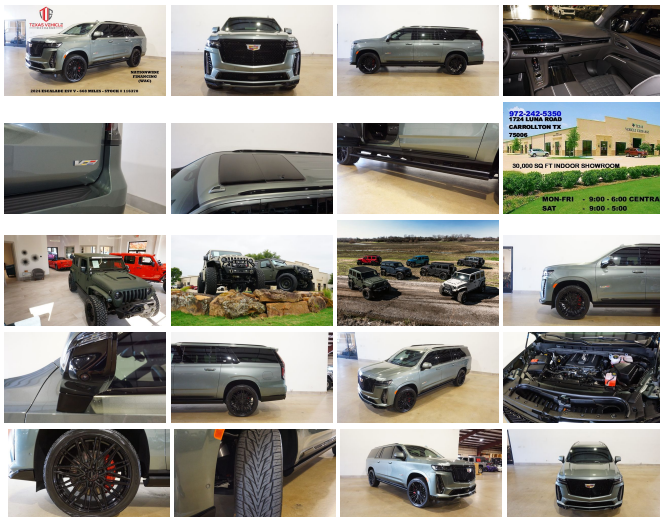

2024 Cadillac Escalade-V ESV 4WD NIGHT VISION,HUD,ROOF,360 CAM,REAR DVD,24'S

View this car on our website at tveauto.com/7291251/ebrochure

Our Price **\$177,900**

Specifications:

Year:	2024
VIN:	1GYS4SK99RR116370
Make:	Cadillac
Stock:	116370
Model/Trim:	Escalade-V ESV 4WD NIGHT VISION,HUD,ROOF,360 CAM,REAR DVD,24'S
Condition:	Pre-Owned
Body:	SUV
Exterior:	[G6N] Dark Emerald Metallic
Engine:	6.2L Supercharged V8 682hp 653ft. lbs.
Interior:	Jet Black Leather
Transmission:	10-Speed Shifttable Automatic
Mileage:	668
Drivetrain:	All Wheel Drive

NATION WIDE FINANCING

SUBMIT CREDIT APP WWW.TVEAUTO.COM

OR CALL 972-242-5350

2024 CADILLAC ESCALADE V ESV 4WD, 6.2L SUPERCHARGED V8 ENGINE, 10 SPEED AUTOMATIC TRANSMISSION, ONLY 668 MILES, DARK EMERALD METALLIC W/JET BLACK LEATHER INTERIOR, CARFAX REPORTS 1 OWNER NO ACCIDENTS, NON-SMOKER, CONSOLE REFRIGERATOR W/ FREEZER (\$700.00), DARK EMERALD METALLIC (\$625.00), HEAVY DUTY TRAILERING PACKAGE (\$600.00), FLOOR LINER PACKAGE (\$550.00), REMOTE START, FRONT & REAR PARK DISTANCE