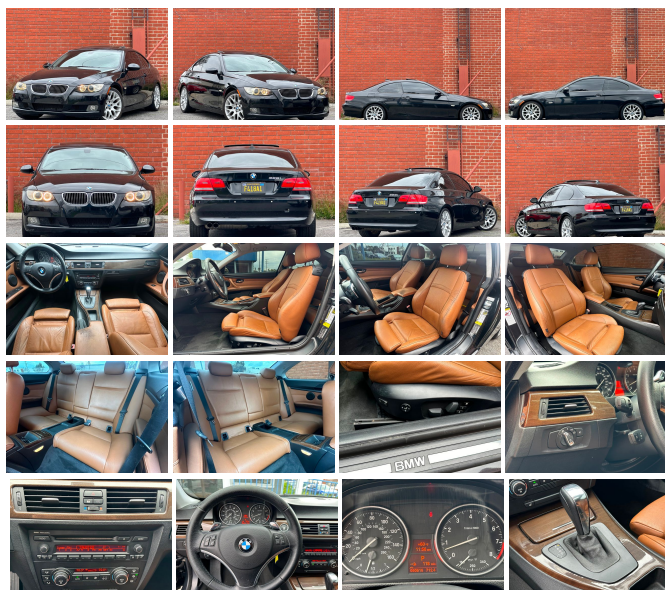

2009 BMW 3 Series 328i

View this car on our website at stellarautoinc.com/7291235/ebrochure

Our Price **\$7,950**

Specifications:

Year:	2009
VIN:	WBAWB33539P136283
Make:	BMW
Stock:	AARX_09BMW328
Model/Trim:	3 Series 328i
Condition:	Pre-Owned
Body:	Coupe
Exterior:	[668] Jet Black
Engine:	3.0L I6 230hp 200ft. lbs.
Interior:	Brown Leather
Transmission:	6-Speed Shifttable Automatic
Mileage:	60,507
Drivetrain:	Rear Wheel Drive
Economy:	City 18 / Highway 28

PLEASE NOTE: BY APPOINTMENT ONLY!

PRICED BELOW MARKET DUE TO COSMETIC BLEMISHES

TRADE-INS ARE WELCOME***NATIONWIDE SHIPPING AT WHOLESALE RATES***FINANCING AVAILABLE OAC***OUR PRICES ARE NO-HAGGLE***

2009 BMW 3 Series 328i

Installed Options

Interior

- Air filtration- Front air conditioning: automatic climate control
- Front air conditioning zones: dual- Rear vents: second row- Center console trim: wood
- Dash trim: wood- Shift knob trim: alloy- Steering wheel trim: alloy- Cruise control
- Memorized settings: 2 driver- Multi-function remote: keyless entry
- Power outlet(s): two 12V- Power steering: variable/speed-proportional- Push-button start
- Steering wheel: tilt and telescopic- External temperature display- Multi-function display
- Trip odometer- Driver seat: heated- Front seat type: bucket- Passenger seat: heated
- Rear seat type: 60-40 split bench - Upholstery: leather