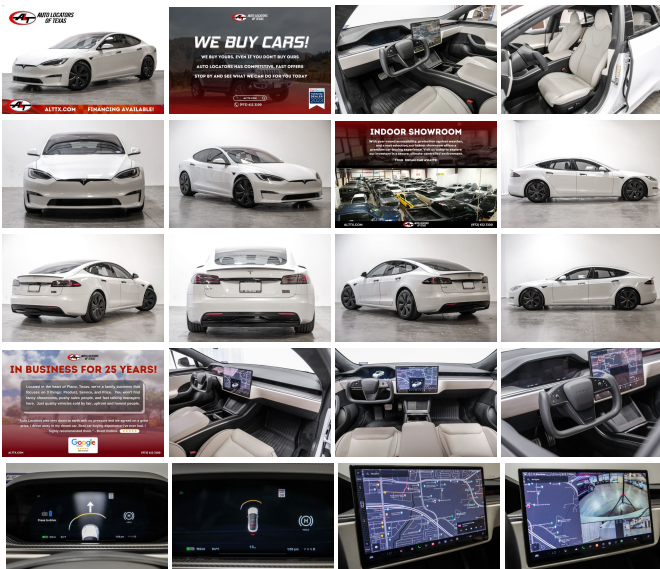

Hands-Free Communication

Dual Climate Control

Rear Climate Control

Satellite Radio

AM/FM Radio

Power Windows/Locks

Power Mirrors

Cruise Control

External Temperature

Keyless Entry

And much more!

After 25 years in business, we've streamlined the buying process to be completely hassle and stress free. Why wait? We can have you in and out in as little as 45 minutes from the time you step into the dealership to the time you drive away in your new vehicle. Our customers' great reviews have a common theme, great prices, quality vehicles and an efficient no hassle environment. Just look on Yelp and Google to read what our 10,000 plus happy customers are saying about Auto Locators of Texas!

We pride ourselves on our friendly, no-pressure approach to selling vehicles. We offer a wide selection of the highest quality used cars, trucks, and SUV's. Our finance department works hard to find every customer the best deal. Trade-ins are always welcome so we can answer your question of "what is my trade worth".