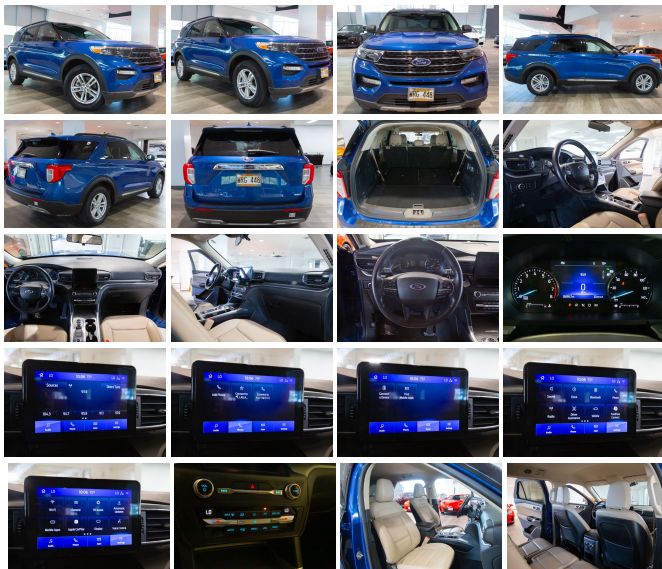

## 2020 Ford Explorer 4WD XLT 3rd row

View this car on our website at [autosourcehawaii.com/7290990/ebrochure](https://autosourcehawaii.com/7290990/ebrochure)

Our Price **\$39,995**

Retail Value **\$41,995**

### Specifications:

<b>Year:</b>	2020
<b>VIN:</b>	1FMSK8DH5LGA70974
<b>Make:</b>	Ford
<b>Stock:</b>	GA70974
<b>Model/Trim:</b>	Explorer 4WD XLT 3rd row
<b>Condition:</b>	Pre-Owned
<b>Body:</b>	SUV
<b>Exterior:</b>	BLUE*
<b>Engine:</b>	EcoBoost 2.3L Turbo I4 300hp 310ft. lbs.
<b>Interior:</b>	Sandstone Cloth
<b>Transmission:</b>	10-Speed Shiftable Automatic
<b>Mileage:</b>	26,261
<b>Drivetrain:</b>	4 Wheel Drive
<b>Economy:</b>	City 20 / Highway 27

Introducing the 2020 Ford Explorer XLT, a stunning embodiment of robust power and sophisticated technology, all wrapped up in a dazzling blue exterior that's sure to turn heads. With a mere 26,261 miles on the odometer, this Explorer is just hitting its stride, ready to offer its next owner the perfect blend of performance, comfort, and connectivity.

The 2020 Ford Explorer XLT is not just about looks and comfort; it's a technological tour de force. Active grille shutters enhance aerodynamics and efficiency, while the body-color front bumper adds a touch of elegance to the robust exterior. The vehicle is equipped with FordPass Connect, transforming it into a rolling connectivity hub with features like Wi-Fi hotspot capability, ensuring you and your passengers stay connected wherever the road takes you.