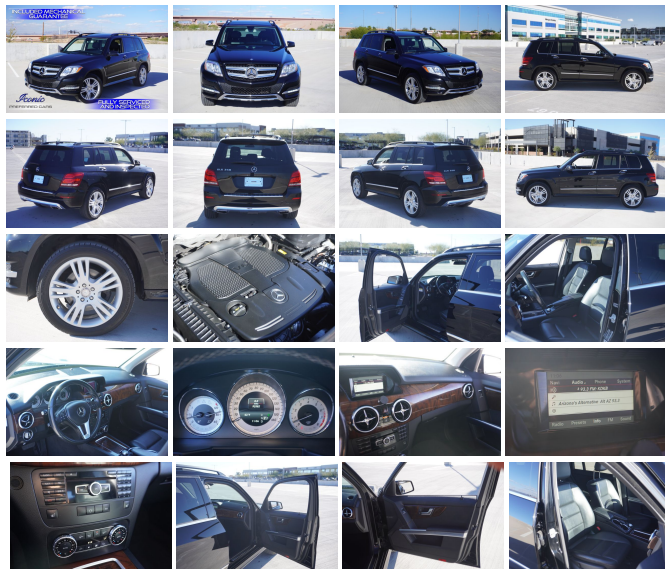

## 2014 Mercedes-Benz GLK 350

View this car on our website at [iconicpreferred.com/7290898/ebrochure](http://iconicpreferred.com/7290898/ebrochure)

Our Price **\$13,919**

**Specifications:**

**Year:** 2014  
**VIN:** WDCGG5HB6EG197181  
**Make:** Mercedes-Benz  
**Stock:** 197181  
**Model/Trim:** GLK 350  
**Condition:** Pre-Owned  
**Body:** SUV  
**Exterior:** [040] Black  
**Engine:** 3.5L V6 302hp 273ft. lbs.  
**Interior:** Black Leather  
**Transmission:** 7-Speed Shiftable Automatic  
**Mileage:** 92,575  
**Drivetrain:** Rear Wheel Drive  
**Economy:** City 19 / Highway 25