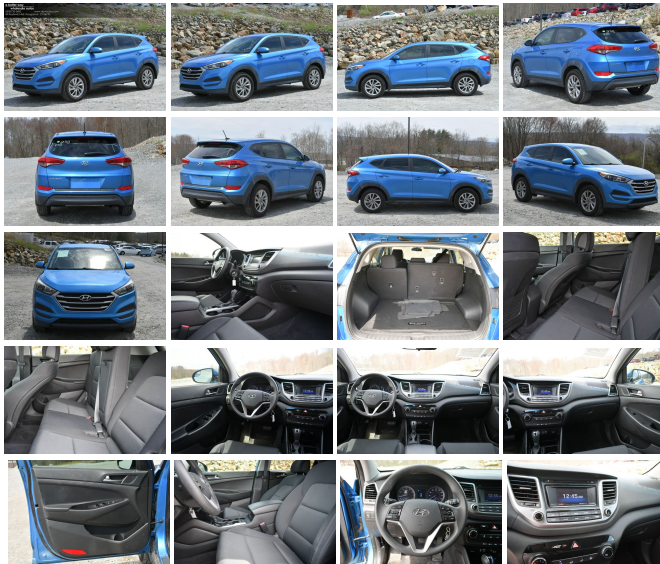

2017 Hyundai Tucson SE

View this car on our website at abwautos.com/7290871/ebrochure

Our Price **$12,495**

Specifications:

Year:	2017
VIN:	KM8J23A42HU525238
Make:	Hyundai
Stock:	525238A
Model/Trim:	Tucson SE
Condition:	Pre-Owned
Body:	SUV
Exterior:	[R5U] Caribbean Blue
Engine:	2.0L 4 Cyl 164hp 151ft. lbs.
Interior:	Black Cloth
Transmission:	Automatic
Mileage:	87,900
Drivetrain:	Front Wheel Drive
Economy:	City 23 / Highway 30

- Dive into the vibrant blue of the 2017 Hyundai Tucson SE, a true gem with 87,900 miles on the odometer.
- Revel in the comfort of its sleek black cloth interior, complete with a suite of modern amenities.
- Experience the balanced power of the 2.0L 4-cylinder engine, delivering a robust 164hp.
- Enjoy seamless connectivity with Bluetooth integration and a rearview camera for effortless maneuvering.
- Benefit from the added peace of mind with safety features like front side airbags, side curtain airbags, and 4-wheel ABS.

Step into a world where style meets substance in the 2017 Hyundai Tucson SE. With its eye-catching blue exterior, this SUV is more than just a mode of transportation; it's a statement on wheels. The Tucson's journey of 87,900 miles is a testament to its reliability and the adventures it has to offer to its next proud owner.

Slip inside and be embraced by the comfortable black cloth seats, a perfect match to the Tucson's dynamic exterior. The cabin is a haven of modern conveniences, designed to make every drive as enjoyable as the last. The spacious interior is not just about comfort; it's about creating an experience, a place where memories are made and journeys begin.

Under the hood lies the heart of this capable SUV – a spirited 2.0L 4-cylinder engine with 164 horsepower and 151 ft-lbs of torque. This powertrain offers an ideal balance of efficiency and performance, ensuring that you have the power you need when you need it, without compromising on fuel economy. Mated to an automatic transmission,