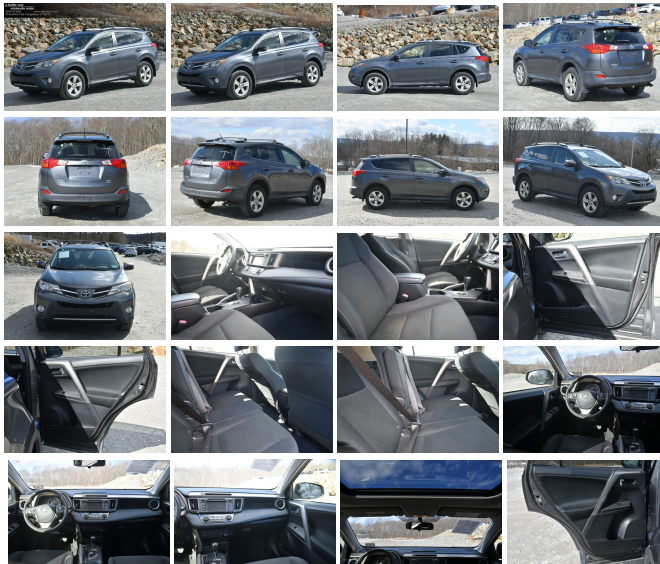

2014 Toyota RAV4 XLE

View this car on our website at abwautos.com/7290736/ebrochure

Our Price **\$11,995**

Specifications:

Year:	2014
VIN:	JTMRFFREV6ED090348
Make:	Toyota
Stock:	90348A
Model/Trim:	RAV4 XLE
Condition:	Pre-Owned
Body:	SUV
Exterior:	Gray
Engine:	2.5L 4 Cyl 176hp 172ft. lbs.
Interior:	Black Cloth
Transmission:	Automatic
Mileage:	125,900
Drivetrain:	All Wheel Drive
Economy:	City 22 / Highway 29

- Experience the perfect blend of style and functionality with the 2014 Toyota RAV4 XLE in a sleek gray exterior.
- Travel in comfort with a plush black cloth interior, automatic climate control, and a power moonroof for an airy cabin feel.
- Stay connected and entertained on the go with Bluetooth wireless data link, real-time traffic navigation, and SiriusXM satellite radio.
- Confidence on the road is assured with a robust 2.5L 4 Cyl engine, rearview camera system, and comprehensive airbag safety features.
- Invest with peace of mind thanks to the RAV4's recognition for best retained value and resale value in its class.

Prepare to be captivated by the 2014 Toyota RAV4 XLE, a compact SUV that harmoniously blends practicality with a touch of luxury. With a modest 125,900 miles on the odometer, this RAV4 is eager to embark on new adventures with its next owner. Its elegant gray exterior exudes sophistication, while the sporty aluminum alloy wheels add a dash of flair to your daily commute.

Under the hood lies the heart of this RAV4—a dependable 2.5L 4-cylinder engine delivering a robust 176 horsepower and 172 ft. lbs. of torque. Mated to a smooth automatic transmission, this SUV provides a