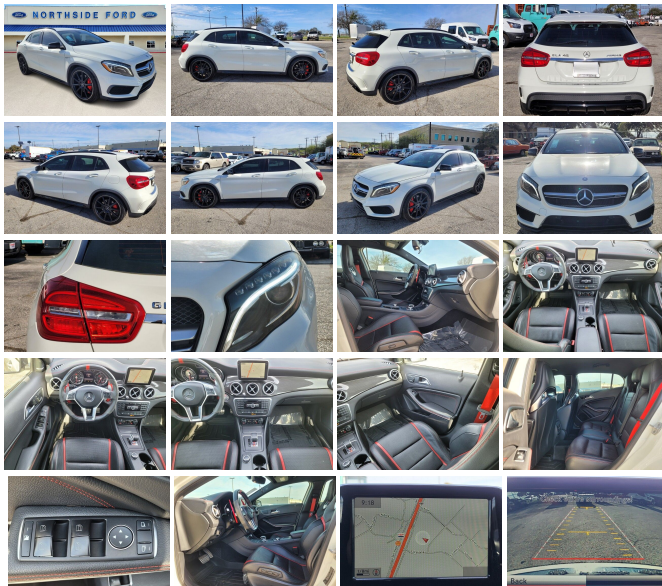

## 2015 Mercedes-Benz GLA 45 AMG

View this car on our website at [southsideused.com/7290511/ebrochure](http://southsideused.com/7290511/ebrochure)

Our Price **\$18,995**

**Specifications:**

**Year:** 2015  
**VIN:** WDDTG5CB5FJ101627  
**Make:** Mercedes-Benz  
**Stock:** A62351A  
**Model/Trim:** GLA 45 AMG  
**Condition:** Pre-Owned  
**Body:** SUV  
**Exterior:** Cirrus White  
**Engine:** 2.0L Turbo I4 355hp 332ft. lbs.  
**Interior:** Call for color Leatherette  
**Transmission:** 7-Speed Double Clutch  
**Mileage:** 56,782  
**Drivetrain:** All Wheel Drive  
**Economy:** City 23 / Highway 29