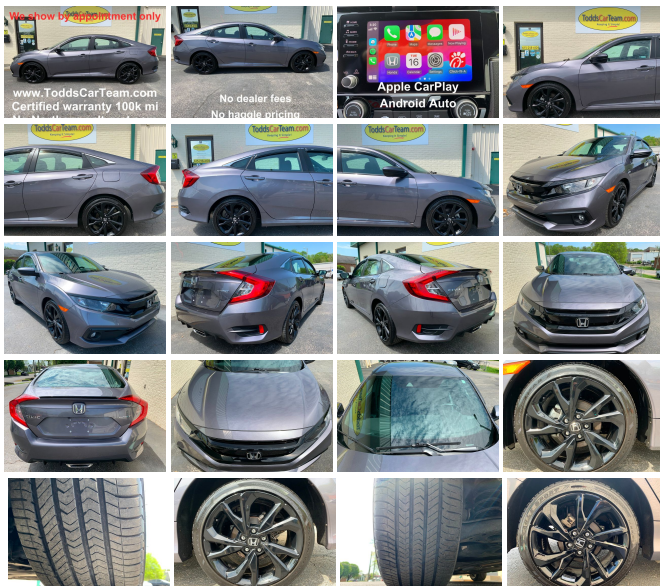

# 2020 Honda Civic Sport 6-speed Manual

View this car on our website at [toddscarteam.com/7290345/ebrochure](http://toddscarteam.com/7290345/ebrochure)

Our Price **\$23,300**

## Specifications:

<b>Year:</b>	2020
<b>VIN:</b>	19XFC2E81LE029742
<b>Make:</b>	Honda
<b>Stock:</b>	LE029742
<b>Model/Trim:</b>	Civic Sport 6-speed Manual
<b>Condition:</b>	Pre-Owned
<b>Body:</b>	Sedan
<b>Exterior:</b>	[GY] Modern Steel Metallic
<b>Engine:</b>	2.0L I4 158hp 138ft. lbs.
<b>Interior:</b>	Black Cloth
<b>Transmission:</b>	6-Speed Manual
<b>Mileage:</b>	19,800
<b>Drivetrain:</b>	Front Wheel Drive
<b>Economy:</b>	City 25 / Highway 36

ToddsCarTeam.com Certified limited warranty to 100k miles or three years from your date of purchase.

In order to Certify this unit we changed the oil, changed the cabin and engine air filters, replaced the both key fob batteries, installed one tire, straightened and balanced two wheels, and performed an alignment (\$1105 value). We found the brakes to have 80% front and 75% rear pads remaining. The tires are Goodyear Eagle Sports with 9, 9, 8, and 7/32nds tread. They have 10/32nds tread new.