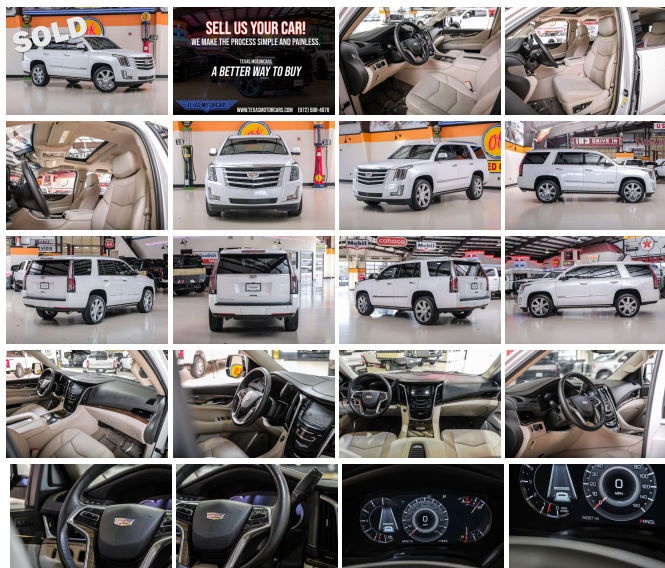

2019 Cadillac Escalade Premium Luxury

View this car on our website at texasmotorcars.com/7290337/ebrochure

Our Price **$34,577**

Specifications:

Year:	2019
VIN:	1GYS3CKJ8KR382164
Make:	Cadillac
Stock:	382164
Model/Trim:	Escalade Premium Luxury
Condition:	Pre-Owned
Body:	SUV
Exterior:	[G1W] Crystal White Tricoat
Engine:	EcoTec3 6.2L V8 420hp 460ft. lbs.
Interior:	Shale w/Jet Black Accents
Transmission:	10-Speed Shiftable Automatic
Mileage:	94,097
Drivetrain:	Rear Wheel Drive
Economy:	City 14 / Highway 23

2019 Cadillac Escalade Premium Luxury

Immerse yourself in the pinnacle of luxury and power with the 2019 Cadillac Escalade Premium Luxury. This majestic SUV is a symphony of elegance and strength, dressed in a stunning white exterior that exudes sophistication. As you open the door, you're greeted by an opulent tan leather-trimmed interior that promises comfort and style for every passenger.

Under the hood lies a formidable EcoTec3 6.2L V8 engine delivering a breathtaking 420 horsepower and 460 ft. lbs. of torque. The 10-Speed Shiftable Automatic transmission ensures that each drive is as smooth as it is exhilarating, whether you're cruising through city streets or commanding the open road.

The Escalade doesn't just lead in performance; it's a technological marvel as well. Equipped with Automatic Emergency Braking and Adaptive Stop and Go Cruise Control, this SUV is designed to provide not just a ride, but an experience that prioritizes your safety. The Active Parking System and Lane Keeping Assist add layers of convenience, making every journey as effortless as it is enjoyable.