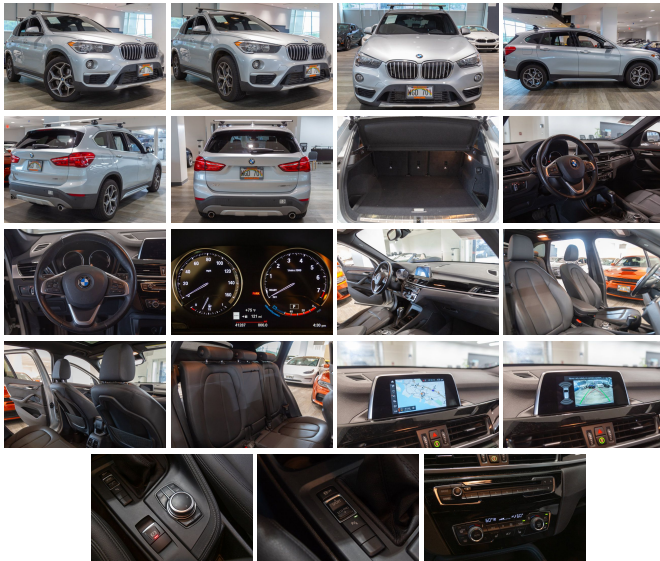

# 2019 BMW X1 sDrive28i

View this car on our website at [autosourcehawaii.com/7290333/ebrochure](https://autosourcehawaii.com/7290333/ebrochure)

Our Price **\$26,995**

Retail Value ~~\$29,995~~

## Specifications:

<b>Year:</b>	2019
<b>VIN:</b>	WBXHU7C53K3H46134
<b>Make:</b>	BMW
<b>Stock:</b>	LA48178A
<b>Model/Trim:</b>	X1 sDrive28i
<b>Condition:</b>	Pre-Owned
<b>Body:</b>	SUV
<b>Exterior:</b>	Glacier Silver Metallic
<b>Engine:</b>	2.0L Turbo I4 228hp 258ft. lbs.
<b>Interior:</b>	Black Leatherette
<b>Transmission:</b>	8-Speed Shiftable Automatic
<b>Mileage:</b>	41,184
<b>Drivetrain:</b>	Front Wheel Drive
<b>Economy:</b>	City 23 / Highway 32

Step into the world of luxury and innovation with the 2019 BMW X1 sDrive28i, a vehicle that perfectly blends performance, elegance, and cutting-edge technology. With a mere 41,184 miles on the odometer, this stunning silver beauty promises a driving experience that's as close to new as you can get without the showroom price tag.

As you approach the X1, the gleaming silver exterior captures the light and the attention of onlookers, hinting at the meticulous engineering that awaits within. Slide into the embrace of the plush black leatherette seats, and you'll find yourself cocooned in a cabin that exemplifies the very essence of modern sophistication.