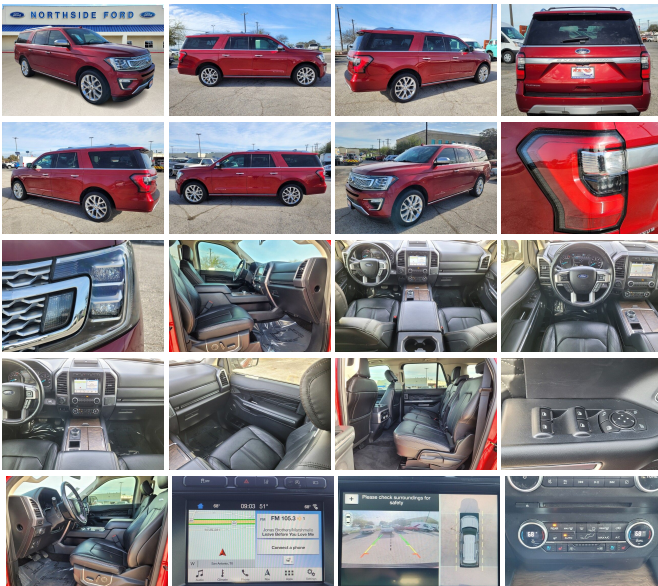

2018 Ford Expedition MAX Platinum

View this car on our website at southsideused.com/7290324/ebrochure

Our Price **\$36,995**

Specifications:

Year:	2018
VIN:	1FMJK1LT0JEA10022
Make:	Ford
Stock:	7879
Model/Trim:	Expedition MAX Platinum
Condition:	Pre-Owned
Body:	SUV
Exterior:	Ruby Red
Engine:	EcoBoost 3.5L Twin Turbo V6 400hp 480ft. lbs.
Interior:	Ebony
Transmission:	10-Speed Shifttable Automatic
Mileage:	64,424
Economy:	City 17 / Highway 23

Northside Hero Promise, 22 Polished Aluminum Wheels, 3rd row seats: split-bench, ABS brakes, Adaptive suspension, Adjustable pedals, AM/FM radio: SiriusXM, AppLink/Apple CarPlay and Android Auto, Automatic temperature control, CD player, Dual front side impact airbags, Electronic Limited Slip w/3.73 Axle Ratio, Emergency communication system: SYNC 3 911 Assist, Equipment Group 600A (DISC), Exterior Parking Camera Rear, Front dual zone A/C, Fully automatic headlights, Garage door transmitter, Heated front seats, Heated rear seats, Heated steering wheel, Heavy-Duty Trailer Tow Package, Illuminated entry, Integrated Trailer Brake Controller, Lane Departure Warning System, Memory seat, Navigation System, Overhead airbag, Power driver seat, Power Liftgate, Power moonroof, Power passenger seat, Pro Trailer Backup Assist, Radio: B&O PLAY Premium Audio System by harman, Rain sensing wipers, Rear air conditioning, Rear audio controls, Roof rack, Security system, SiriusXM Satellite Radio, SYNC 3 Communications & Entertainment System, Traction control, Ventilated front seats. 2018 Ford Expedition Max Ruby Red Metallic Tinted Clearcoat Platinum RWD 10-Speed Automatic EcoBoost 3.5L V6 GTDi DOHC 24V Twin Turbocharged. This vehicle is located at Northside Ford. We're centrally located in the heart of San Antonio off Hwy 281 and Nakoma, just north of the airport. Recent Arrival! Odometer is 42156 miles below market average! Awards: * 2018 KBB.com 10 Most Awarded Brands * 2018 KBB.com Brand Image Awards