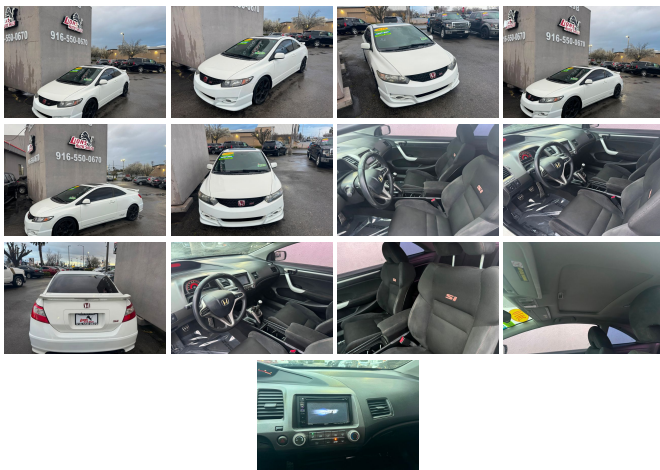

## 2010 Honda Civic Si w/Navi

View this car on our website at [lionsautosales.net/7290184/ebrochure](http://lionsautosales.net/7290184/ebrochure)

Our Price **\$9,985**

### Specifications:

<b>Year:</b>	2010
<b>VIN:</b>	2HGFG2A59AH700528
<b>Make:</b>	Honda
<b>Stock:</b>	700528
<b>Model/Trim:</b>	Civic Si w/Navi
<b>Condition:</b>	Pre-Owned
<b>Body:</b>	Coupe
<b>Exterior:</b>	White
<b>Engine:</b>	2.0L I4 197hp 139ft. lbs.
<b>Interior:</b>	Black
<b>Transmission:</b>	6-Speed Manual
<b>Mileage:</b>	149,632
<b>Drivetrain:</b>	Front Wheel Drive
<b>Economy:</b>	City 21 / Highway 29

### Exterior

- Front bumper color: body-color- Mirror color: body-color- Rear spoiler: wing
- Daytime running lights- Front fog lights- Side mirror adjustments: power
- Tire Pressure Monitoring System- Wheels: aluminum alloy
- Front wipers: variable intermittent- Power windows- Window defogger: rear