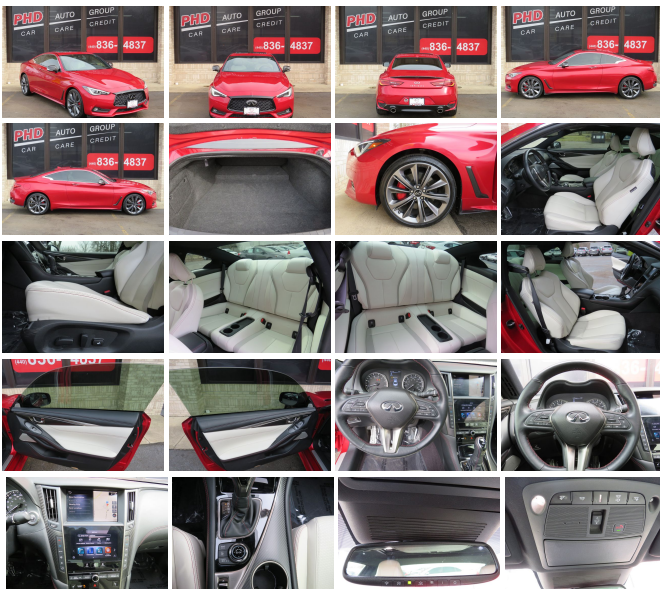

# 2021 INFINITI Q60 Red Sport 400

View this car on our website at [phdautogroup.com/7290174/ebrochure](https://phdautogroup.com/7290174/ebrochure)

Our Price **\$37,497**

## Specifications:

<b>Year:</b>	2021
<b>VIN:</b>	JN1FV7LL3MM560073
<b>Make:</b>	INFINITI
<b>Stock:</b>	560073
<b>Model/Trim:</b>	Q60 Red Sport 400
<b>Condition:</b>	Pre-Owned
<b>Body:</b>	Coupe
<b>Exterior:</b>	Red
<b>Engine:</b>	3.0L Twin Turbo V6 400hp 350ft. lbs.
<b>Interior:</b>	White
<b>Transmission:</b>	7-Speed Shifttable Automatic
<b>Mileage:</b>	12,706
<b>Drivetrain:</b>	All Wheel Drive
<b>Economy:</b>	City 19 / Highway 26

### Interior

- Air filtration- Front air conditioning: automatic climate control
- Front air conditioning zones: dual- Rear vents: second row
- Center console trim: carbon fiber- Door sill trim: aluminum- Door trim: carbon fiber
- Floor mat material: carpet- Floor mats: front- Foot pedal trim: aluminum
- Heated steering wheel- Shift knob trim: aluminum- Steering wheel trim: leather
- Cargo area light- Cruise control- Memorized settings: 2 driver
- Power outlet(s): two 12V front- Power steering: variable/speed-proportional
- Push-button start- Rearview mirror: auto-dimming- Remote engine start
- Steering wheel: power tilt and telescopic
- Universal remote transmitter: Homelink - garage door opener - Clock- Compass
- Digital odometer- External temperature display- Multi-function display- Trip odometer
- Driver seat: heated- Driver seat power adjustments: 8- Front seat type: sport bucket
- Passenger seat: heated- Passenger seat power adjustments: 8- Rear seat folding
- Rear seat type: bucket- Upholstery: semi-aniline leather
- Upholstery accents: contrast stitching