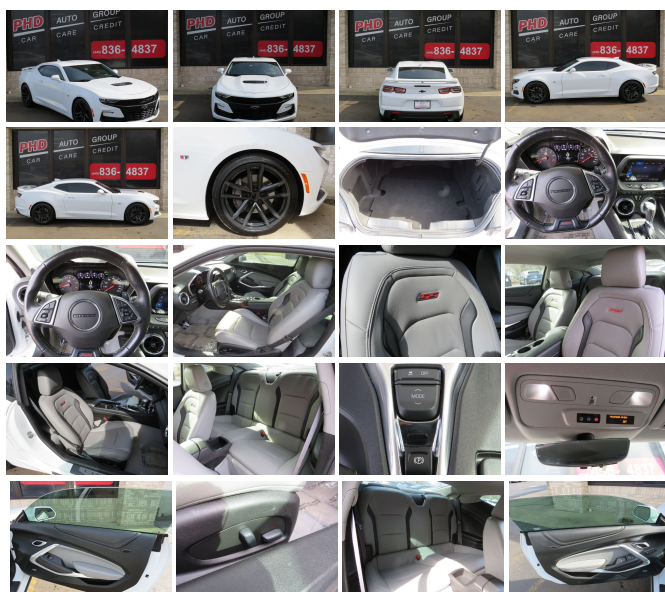

### Specifications:

<b>Year:</b>	2019
<b>VIN:</b>	1G1FH1R70K0105996
<b>Make:</b>	Chevrolet
<b>Stock:</b>	105996
<b>Model/Trim:</b>	Camaro SS
<b>Condition:</b>	Pre-Owned
<b>Body:</b>	Coupe
<b>Exterior:</b>	White
<b>Engine:</b>	6.2L V8 455hp 455ft. lbs.
<b>Interior:</b>	Black
<b>Transmission:</b>	10-Speed Shiftable Automatic
<b>Mileage:</b>	77,157
<b>Drivetrain:</b>	Rear Wheel Drive
<b>Economy:</b>	City 16 / Highway 27

### Interior

- Air filtration- Front air conditioning: automatic climate control
- Front air conditioning zones: dual- Door sill trim: illuminated scuff plate
- Door trim: aluminum- Floor mat material: carpet- Floor mats: front
- Heated steering wheel- Shift knob trim: aluminum- Steering wheel trim: leather
- Ambient lighting: color-adjustable- Capless fuel filler system- Cruise control
- Memorized settings: 2 driver- Power outlet(s): 12V front
- Power steering: variable/speed-proportional- Push-button start
- Rearview mirror: camera-based- Steering wheel: tilt and telescopic- Clock- Compass
- Customizable instrument cluster- Digital odometer- External temperature display
- Head-up display- Instrument cluster screen size: 8 in.- Multi-function display
- Trip odometer- Driver seat: heated- Driver seat power adjustments: 8
- Front seat type: sport bucket - Passenger seat: heated
- Passenger seat power adjustments: 6- Rear seat folding: one-piece
- Rear seat type: bench- Upholstery: leather-trimmed

### Exterior

- Exhaust: dual tip- Front bumper color: body-color- Mirror color: body-color
- Rear spoiler: wing- Daytime running lights: LED- Taillights: LED
- Side mirror adjustments: power- Side mirrors: driver side auto-dimming- Run flat tires
- Tire Pressure Monitoring System- Wheels: painted aluminum alloy
- Front wipers: variable intermittent- Power windows: safety reverse
- Window defogger: rear