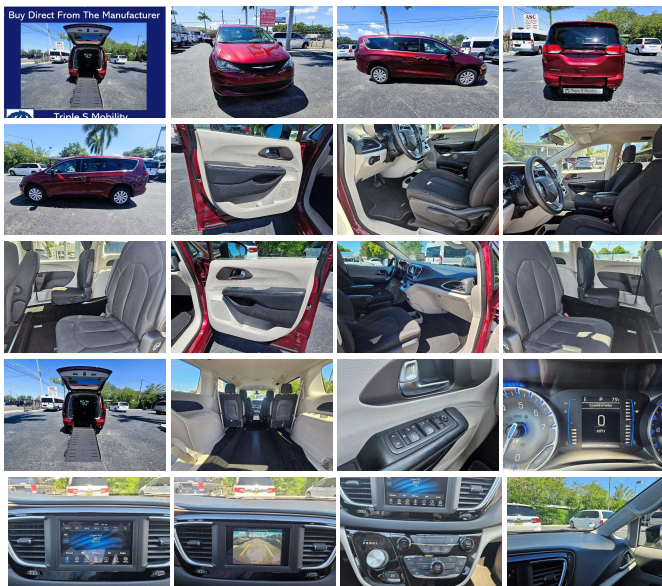

2021 Chrysler Voyager L Wheelchair, ramp, handicap

Customer Service 727-492-1630

View this car on our website at triplesmobility.com/7290009/ebrochure

Buy Direct From The Manufacturer

Triple S Mobility
Simple, Safe & Strong Wheelchair Vans

Our Price **\$0**

Specifications:

Year:	2021
VIN:	2C4RC1AGXMR560412
Make:	Chrysler Voyager L
Stock:	560412
Model/Trim:	Wheelchair, ramp, handicap
Condition:	Pre-Owned
Body:	Minivan/Van
Exterior:	Red
Engine:	Pentastar 3.6L V6 287hp 262ft. lbs.
Interior:	Black Cloth
Transmission:	9-Speed Shifttable Automatic
Mileage:	55,600
Drivetrain:	Front Wheel Drive
Economy:	City 19 / Highway 28

Standard Features Include: 3.6 liter V6 engine, automatic transmission, push button start, rear backup camera, Uconnect, Bluetooth, AM/FM stereo, power windows, power door locks, power mirrors, tri-zone air-conditioning, tilt steering wheel, cruise control, rear defroster, rear wiper, power steering, power brakes, ABS brakes, driver and passenger airbags, dual side sliding doors, rear hatch, front overhead console with storage compartment, tachometer, traction control, tire pressure monitor, keyless entry, solar tinted glass. Powertrain warranty expires 7/2026 or 60,000 miles whichever comes first.

Accessibility Modifications Include: New rear entry wheelchair conversion seats 4 occupants and 1 or 2 wheelchair passengers. New carpet throughout vehicle, 10 in. lowered floor, center cut 34 in. wide inside and 91 in. length with rubber flooring, 34 in. wide 54 in. long spring loaded and counter balanced manual ramp. 56 in. high door opening, 55 in. of interior height. Removable 2nd row footrest, auto-retracting and tightening Q-strait wheelchair lockdown straps, (2nd set of Q-strait tiedowns optional). Our conversion has a 5 year/50,000 mile warranty whichever comes first.*