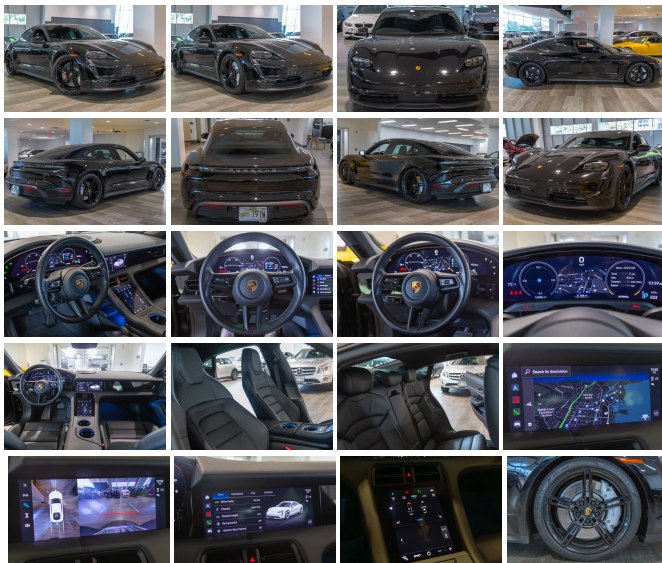

2022 Porsche Taycan Black/Black

View this car on our website at autosourcehawaii.com/7289596/ebrochure

Our Price **\$89,995**

Retail Value **\$94,995**

Specifications:

Year:	2022
VIN:	WP0AA2Y13NSA10286
Make:	Porsche
Stock:	NSA10286
Model/Trim:	Taycan Black/Black
Condition:	Pre-Owned
Body:	Sedan
Exterior:	Black
Engine:	Electric 402hp 254ft. lbs.
Interior:	Black
Transmission:	2-Speed Automatic
Mileage:	12,034
Drivetrain:	Rear Wheel Drive
Economy:	City 76 / Highway 84

Step into the future of automotive excellence with the 2022 Porsche Taycan Base, a masterpiece of engineering that seamlessly blends breathtaking performance with luxurious comfort. With only 12,034 miles on the odometer, this Taycan is a pristine example of Porsche's commitment to innovation and quality.

The Taycan's sleek black exterior is a statement of sophistication, a color that not only turns heads but also exudes the timeless elegance synonymous with the Porsche brand. It's a canvas of night that captures the essence of speed and the spirit of the open road.

The auditory experience is just as exhilarating as the drive, with 10 total speakers, speed sensitive volume control, SiriusXM satellite radio, radio data system, and digital sound processing delivering a concert hall experience right in your vehicle.