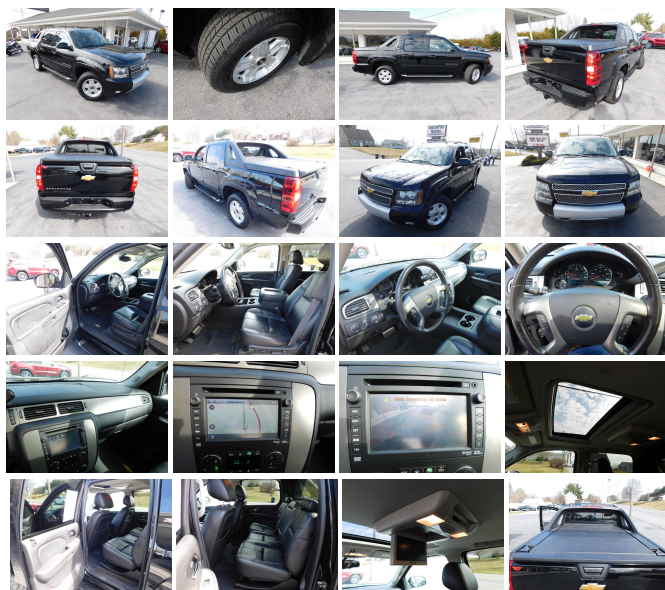

2012 Chevrolet Avalanche LT

View this car on our website at oregonpikemotors.com/7289584/ebrochure

Our Price **\$17,995**

Specifications:

Year:	2012
VIN:	3GNTKFE75CG198856
Make:	Chevrolet
Stock:	P9338J
Model/Trim:	Avalanche LT
Condition:	Pre-Owned
Body:	Pickup Truck
Exterior:	BLACK
Engine:	Vortec Aluminum Block 5.3L Flex Fuel V8 320hp 335ft. lbs.
Transmission:	6-Speed Shifttable Automatic
Mileage:	111,873
Drivetrain:	4 Wheel Drive
Economy:	City 11 / Highway 16

Discover the epitome of robust elegance with our 2012 Chevrolet Avalanche LT, presented in a striking Black. This versatile vehicle is powered by a robust 5.3L 8-cylinder engine, paired with a smooth 6-speed automatic transmission, ensuring a dynamic driving experience. The Avalanche is equipped with an ABS (4-Wheel) system for your safety and features a suite of options including air conditioning, alloy wheels, and a premium sound system with AM/FM CD/MP3 stereo. The interior is designed for comfort, offering dual power seats, a moonroof for an airy cabin feel, and the convenience of a hands-free trunk. Safety is paramount with features like automatic passenger sensor for the airbag, and dual airbags front head and sides. Enjoy additional perks such as heated mirrors, running boards, and a hard tonneau cover for cargo protection. The towing package ensures you're prepared for any adventure. To learn more or schedule a test drive, call us at Oregon Pike Motors Inc, 717-859-3600. Your next journey begins here.