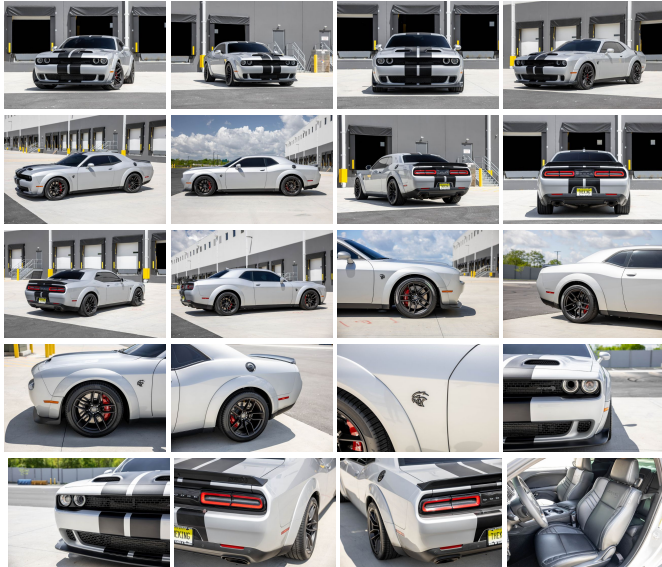

njtruckking.com
856-693-3181
1229 Broadway
Westville, New Jersey
08093

King of Cars and
Trucks

2023 DODGE M6 CHALLENGER SUPERCHARGED MANUAL NEW HELLCAT WIDEBODY JAILBREAK 1 OF 314 PRODUCED LOADED TINTED

Zach Polsky 856-693-3181

View this car on our website at njtruckking.com/7289401/ebrochure

Our Price **\$109,900**

Specifications:

Year: 2023
VIN: 2C3CDZC91PH692120
Make: DODGE M6 CHALLENGER SUPERCHARGED
Model/Trim: MANUAL NEW HELLCAT WIDEBODY JAILBREAK 1 OF 314 PRODUCED LOADED TINTED
Condition: Pre-Owned
Body: Coupe
Exterior: Silver
Engine: HEMI 6.2L Supercharged V8 717hp 656ft. lbs.
Interior: Black Leather
Transmission: 6-Speed Manual
Mileage: 171
Drivetrain: Rear Wheel Drive
Economy: City 13 / Highway 21

IMPOSSIBLE TO FIND IN MANUAL!!

2023 M6 CHALLENGER

SUPERCHARGED

1 OF 314 PRODUCED

BRAND NEW

HELLCAT WIDEBODY JAILBREAK

LOADED

XPEL TINT