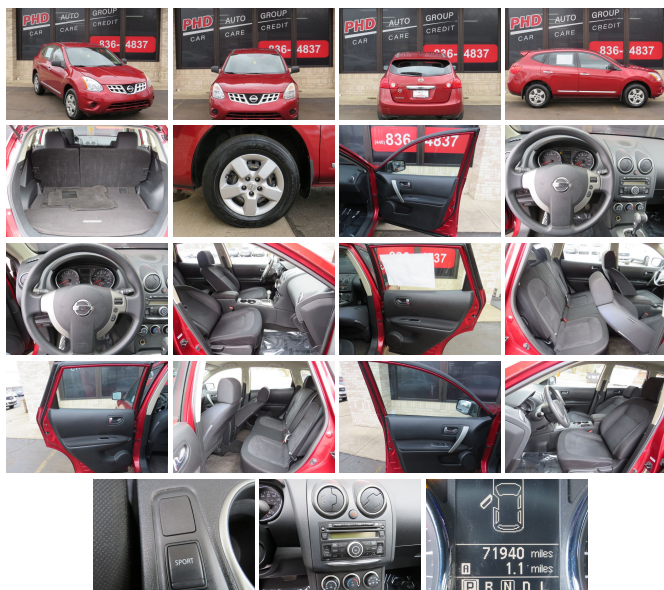

2012 Nissan Rogue S

View this car on our website at phdautogroup.com/7289381/ebrochure

Our Price **\$7,997**

Specifications:

Year:	2012
VIN:	JN8AS5MT9CW283097
Make:	Nissan
Stock:	283097
Model/Trim:	Rogue S
Condition:	Pre-Owned
Body:	Wagon
Exterior:	Red
Engine:	2.5L I4 170hp 175ft. lbs.
Interior:	Gray
Transmission:	CVT
Mileage:	71,938
Drivetrain:	Front Wheel Drive
Economy:	City 23 / Highway 28

Our Location :

2012 Nissan Rogue S

PHD Auto Group - (440) 836-4837 - View this car on our website at phdautogroup.com/7289381/ebrochure

Installed Options

Interior

- Air filtration- Front air conditioning- Rear vents: second row- Ambient lighting
- Cargo area light- Cruise control- Multi-function remote: keyless entry
- Power outlet(s): two 12V front- Power steering: variable/speed-proportional
- External temperature display- Multi-function display- Trip odometer
- Front seat type: bucket- Rear seat folding: split- Rear seat type: 60-40 split bench
- Upholstery: cloth

Exterior

- Body side moldings: chrome- Door handle color: chrome- Front bumper color: body-color
- Rear spoiler: roofline- Spare wheel type: steel- Tire Pressure Monitoring System
- Wheels: steel- Front wipers: variable intermittent- Power windows: safety reverse
- Rear privacy glass- Rear wiper: intermittent- Solar-tinted glass: front