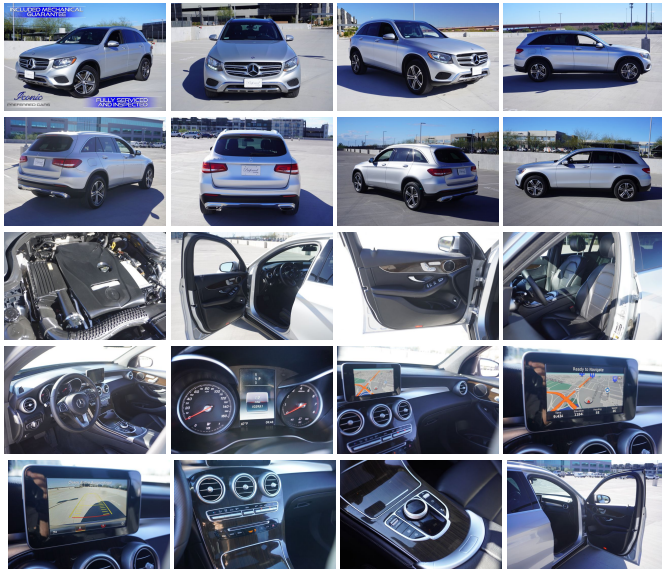

Specifications:

Year: 2017
VIN: WDC0G4JB1HF163343
Make: Mercedes-Benz
Stock: 163343
Model/Trim: GLC 300 Sport
Condition: Pre-Owned
Body: SUV
Exterior: [775] Iridium Silver Metallic
Engine: 2.0L Turbo I4 241hp 273ft. lbs.
Interior: Black Leather
Transmission: 9-Speed Shifttable Automatic
Mileage: 102,900
Drivetrain: Rear Wheel Drive
Economy: City 22 / Highway 28