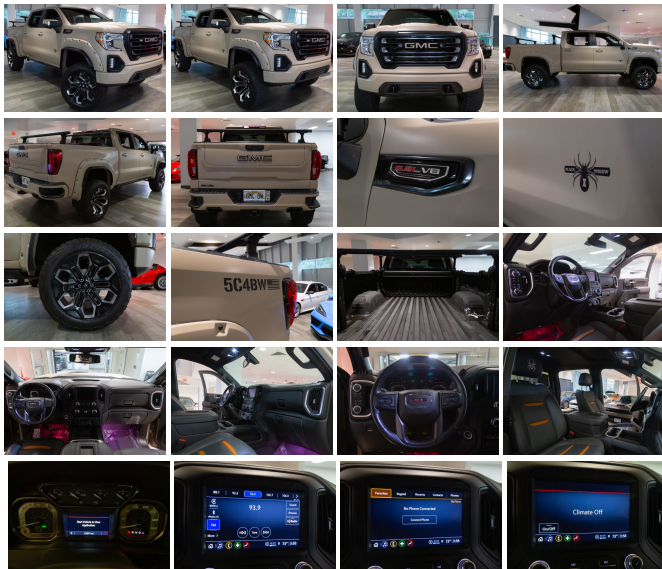

2021 GMC Sierra 1500 Black Widow AT4 Lifted 6" Crew Cab

View this car on our website at autosourcehawaii.com/7289259/ebrochure

Our Price **\$99,995**

Retail Value **\$104,995**

Specifications:

Year:	2021
VIN:	1GTP9EEL5MZ304768
Make:	GMC
Stock:	MZ304768
Model/Trim:	Sierra 1500 Black Widow AT4 Lifted 6" Crew Cab
Condition:	Pre-Owned
Body:	Pickup Truck
Exterior:	Onyx Black
Engine:	EcoTec3 6.2L V8 420hp 460ft. lbs.
Interior:	Jet Black w/Kalahari Accents Leather
Transmission:	10-Speed Shiftable Automatic
Mileage:	29,503
Drivetrain:	4 Wheel Drive
Economy:	City 14 / Highway 19

Step into the realm of refined power and unbridled sophistication with the 2021 GMC Sierra 1500 AT4, a truck that redefines the boundaries of what a full-size pickup can be. With only 29,503 miles on the odometer, this gem is barely broken in and waiting to deliver its next owner a potent combination of strength, technology, and luxury.

Draped in a sleek black exterior, this Sierra 1500 AT4 commands attention on every road it graces. It's not just about looks; it's about presence. The bold stance and aggressive design cues are a clear signal that this truck means business. The matching black interior speaks volumes of the seamless design ethos that GMC has championed, creating an environment that's as comfortable as it is stylish, with robust materials that stand the test of time.

Seize the day, take the wheel of the 2021 GMC Sierra 1500 AT4, and drive into a future where every mile is a milestone, every turn a new horizon. Your adventure awaits.

2021 GMC Sierra 1500 Black Widow AT4 Lifted 6" Crew Cab