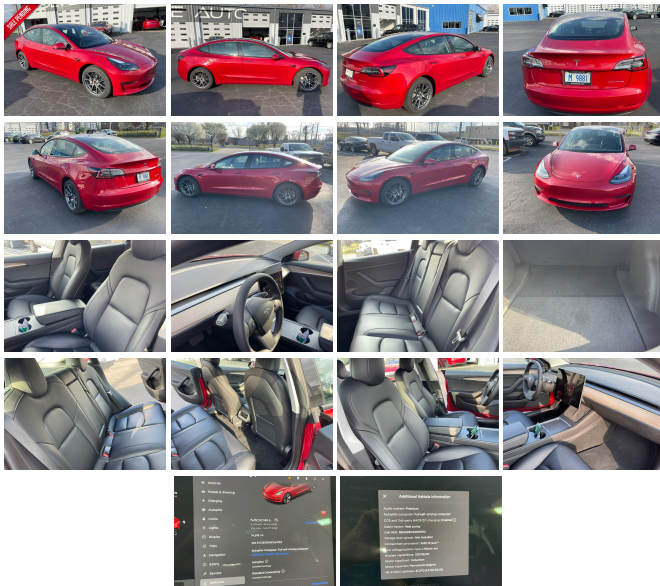

2022 Tesla Model 3 Long Range

View this car on our website at evolveauto.com/7288863/ebrochure

Our Price **\$30,900**

Specifications:

Year:	2022
VIN:	5YJ3E1EB1NF244103
Make:	Tesla
Stock:	10308
Model/Trim:	Model 3 Long Range
Condition:	Pre-Owned
Body:	Sedan
Exterior:	RED
Engine:	Electric 346hp 389ft. lbs.
Interior:	Black Leatherette
Transmission:	1-Speed Direct-Drive Automatic
Mileage:	14,908
Drivetrain:	All Wheel Drive
Economy:	City 134 / Highway 126

Our Location :

2022 Tesla Model 3 Long Range

EVolve Auto - 501-904-6188 - View this car on our website at evolveauto.com/7288863/ebrochure

Installed Options

Interior

- Air filtration- Front air conditioning: automatic climate control
- Front air conditioning zones: dual- Rear vents: second row
- Center console trim: leatherette- Door trim: faux suede- Floor mat material: carpet
- Floor mats: front- Heated steering wheel- Steering wheel trim: leatherette
- Adaptive cruise control- Adaptive stop and go cruise control: fully automated
- Ambient lighting- Cargo area light- Cargo cover: hard- Easy entry: power driver seat
- Memorized settings: 10 driver- Multi-function remote: proximity entry system
- Power outlet(s): 12V front- Power steering: variable/speed-proportional
- Rearview mirror: auto-dimming- Steering wheel: power tilt and telescopic
- Universal remote transmitter: Homelink - garage door opener
- Wireless charging station: front- Clock- Compass- Digital odometer
- External temperature display- Multi-function display- Trip odometer- Driver seat: heated
- Driver seat power adjustments: 12- Front seat type: bucket- Passenger seat: heated
- Passenger seat power adjustments: 12- Rear seat: heated- Rear seat folding: split
- Rear seat type: 60-40 split bench - Upholstery: leatherette