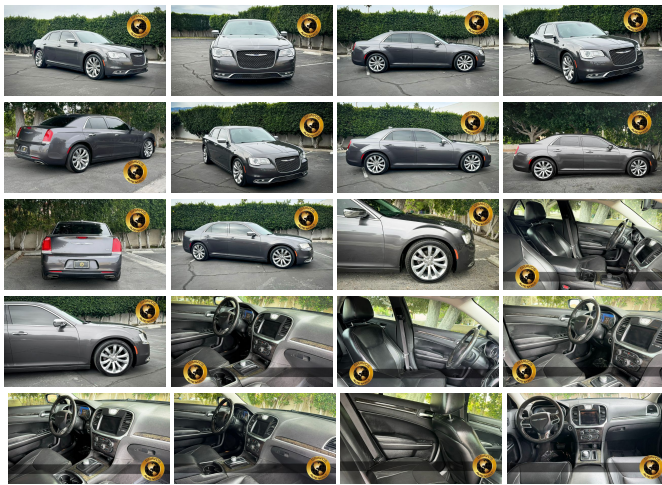

# 2019 Chrysler 300 Limited

View this car on our website at [bravosautoworld.com/7288856/ebrochure](http://bravosautoworld.com/7288856/ebrochure)

Our Price **\$21,995**

## Specifications:

<b>Year:</b>	2019
<b>VIN:</b>	2C3CCAEGXKH631423
<b>Make:</b>	Chrysler
<b>Stock:</b>	631423-E
<b>Model/Trim:</b>	300 Limited
<b>Condition:</b>	Pre-Owned
<b>Body:</b>	Sedan
<b>Exterior:</b>	[PAU] Granite Crystal Metallic Clear Coat
<b>Engine:</b>	Pentastar 3.6L V6 292hp 260ft. lbs.
<b>Interior:</b>	Black Leather
<b>Transmission:</b>	8-Speed Shiftable Automatic
<b>Mileage:</b>	65,784
<b>Drivetrain:</b>	Rear Wheel Drive
<b>Economy:</b>	City 19 / Highway 30

### Exterior

- Door handle color: chrome- Exhaust: dual tip- Front bumper color: body-color
- Mirror color: chrome- Daytime running lights: LED- Front fog lights: LED- Taillights: LED
- Side mirrors: driver side auto-dimming- Spare wheel type: steel
- Tire Pressure Monitoring System- Wheels: polished aluminum alloy
- Front wipers: variable intermittent- Laminated glass: acoustic
- Power windows: safety reverse- Solar-tinted glass: front- Window defogger: rear