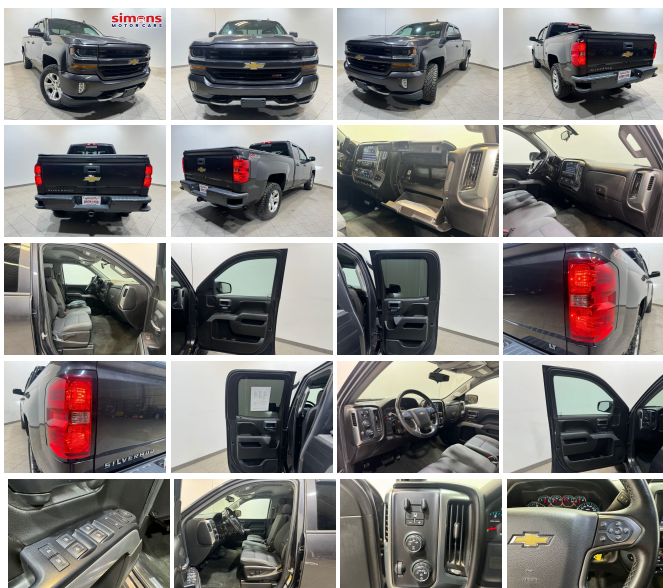

2016 Chevrolet Silverado 1500 LT

View this car on our website at inventory.simonsmotorcars.com/7288704/ebrochure

Our Price **\$21,995**

Specifications:

Year:	2016
VIN:	1GCVKREXGZ340902
Make:	Chevrolet
Stock:	12973
Model/Trim:	Silverado 1500 LT
Condition:	Pre-Owned
Body:	Pickup Truck
Exterior:	GRAY
Engine:	EcoTec3 5.3L V8 355hp 383ft. lbs.
Interior:	Cloth
Transmission:	6-Speed Shiftable Automatic w/Overdrive
Mileage:	92,140
Drivetrain:	4 Wheel Drive
Economy:	City 16 / Highway 22

Step into the realm of rugged sophistication with our 2016 Chevrolet Silverado 1500 LT, a vehicle that harmoniously blends power with poise, utility with comfort, and endurance with luxury. Dressed in a sleek gray exterior that commands respect on the road, this Silverado has journeyed just 92,140 miles, a testament to its reliability and the adventures it has yet to embark upon with you.

But the Silverado isn't just about what's under the hood or the comfort of the cabin. It's about the peace of mind that comes with knowing you're driving a vehicle that's not just built to last but also recognized for its excellence. With accolades such as Edmunds's Top Recommended Trucks and the highest ranking in the Large Light Duty Pickup Segment for Initial Quality by J.D. Power and Associates, you can be assured that this truck is a paragon of automotive achievement. Furthermore, its top models in the segment status in the J.D. Power and Associates's APEAL Study is a testament to its alluring design and performance.

This 2016 Chevrolet Silverado 1500 LT is not just a truck; it's a statement. It's a commitment to excellence, a nod to the craftsmanship, and a tribute to the spirit of adventure. Don't miss the opportunity to own a vehicle that stands tall amongst its peers, a vehicle that offers you the power to forge your path and the luxury to enjoy every step of the journey.