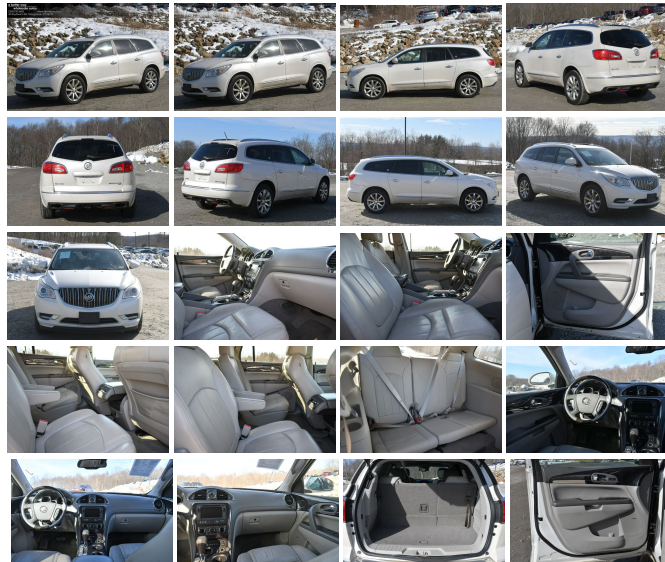

2015 Buick Enclave Premium

View this car on our website at abwautos.com/7288698/ebrochure

Our Price **\$9,495**

Specifications:

Year:	2015
VIN:	5GAKVCKDXFJ163268
Make:	Buick
Stock:	163268A
Model/Trim:	Enclave Premium
Condition:	Pre-Owned
Body:	SUV
Exterior:	White
Engine:	3.6L V6 288hp 270ft. lbs.
Interior:	Gray Leather
Transmission:	Automatic
Mileage:	129,400
Drivetrain:	All Wheel Drive
Economy:	City 16 / Highway 22

- Pristine white 2015 Buick Enclave Premium with a luxurious gray leather interior.
- Impressive 3.6L V6 engine offering robust performance with 288 horsepower.
- Fully equipped with high-end features including Dual Skyscape Sunroof, Bose audio system, and both cooled and heated comfort options.
- Advanced safety technology with pre-collision warning, blind spot sensor, rear cross traffic alert, and lane deviation sensors.
- Honored with multiple awards for value, customer satisfaction, and dependability, ensuring confidence in your investment.

Discover the epitome of luxury and performance in this meticulously maintained 2015 Buick Enclave Premium, a true paragon of its class with 129,400 miles of experience on the road. The striking white exterior is a testament to timeless elegance, while the sumptuous gray leather interior envelops you and your passengers in unparalleled comfort.

Beneath the hood lies a potent 3.6L V6 engine, delivering a vigorous 288 horsepower and 270 ft. lbs. of torque, ensuring that this SUV moves with grace and authority. Paired with a seamless automatic transmission, the Enclave Premium offers a driving experience that is both responsive and serene.