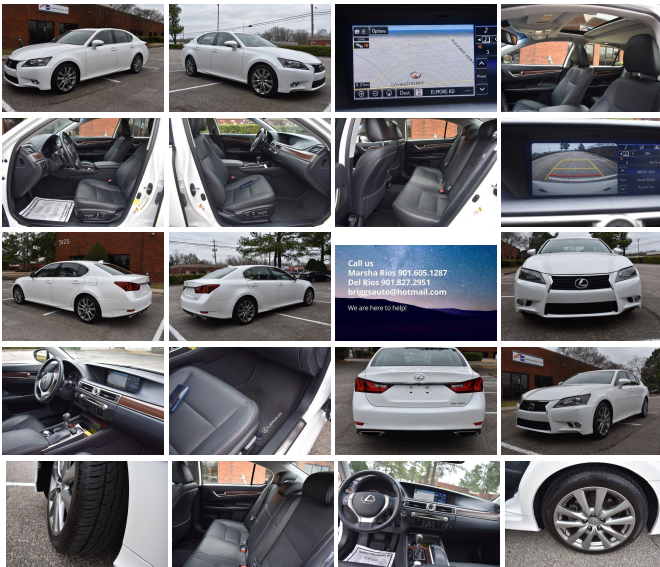

# 2015 Lexus GS 350 premium

**Bo Briggs**

View this car on our website at [memphiscarsmart.com/7288583/ebrochure](http://memphiscarsmart.com/7288583/ebrochure)

Our Price **\$18,990**

## Specifications:

<b>Year:</b>	2015
<b>VIN:</b>	JTHBE1BL9FA018201
<b>Make:</b>	Lexus
<b>Model/Trim:</b>	GS 350 premium
<b>Condition:</b>	Pre-Owned
<b>Body:</b>	Sedan
<b>Exterior:</b>	[083] Ultra White
<b>Engine:</b>	3.5L V6 306hp 277ft. lbs.
<b>Interior:</b>	Black Leather
<b>Transmission:</b>	8-Speed Shifttable Automatic
<b>Mileage:</b>	107,960
<b>Drivetrain:</b>	Rear Wheel Drive
<b>Economy:</b>	City 19 / Highway 29