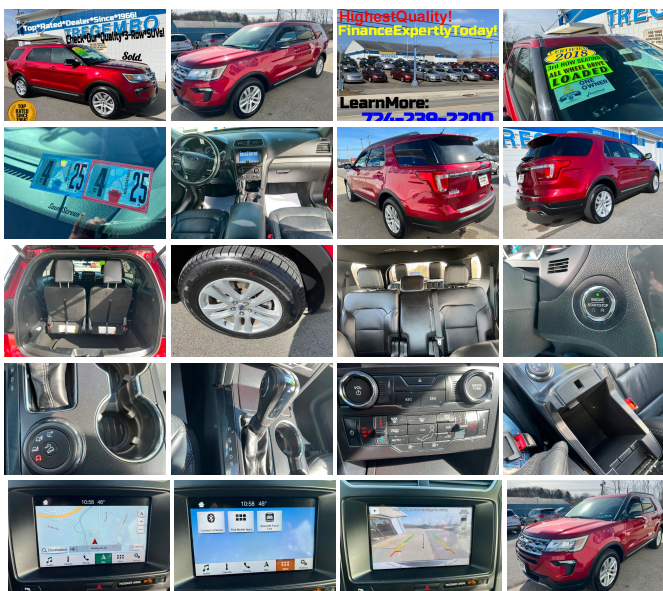

# 2018 Ford Explorer 4X4 XLT

Billie Sue or The Tregembo Sales Team 724-239-2200

View this car on our website at [tregembomotors.com/7288569/ebrochure](http://tregembomotors.com/7288569/ebrochure)

Our Price **\$0**

## Specifications:

Year:	2018
VIN:	1FM5K8D88JGB04884
Make:	Ford
Stock:	B04884
Model/Trim:	Explorer 4X4 XLT
Condition:	Pre-Owned
Body:	SUV
Exterior:	[RR] Ruby Red Metallic Tinted Clearcoat
Engine:	3.5L V6 290hp 255ft. lbs.
Interior:	Ebony Black Leather
Transmission:	6-Speed Shifttable Automatic
Mileage:	111,850
Drivetrain:	All Wheel Drive
Economy:	City 16 / Highway 22

BEAUTIFUL. 1-Owner, Clean Autocheck, Well Maintained 3rd ROW 4X4! Ruby Red Metallic TintCoat turns heads! Heated Leather, Heated Wheel, Dual Power Seats, Remote Start, Class III Tow Pkg, Power LiftGate, Navigation & So Much More. Certified, PA Insp, Em, Serviced, Warranty, Excellent Tires & Brakes. 202A Pkg: SYNC 3 enhanced voice recognition communications + entertainment system, Large LCD, productivity screens, media hub w smart-charging multimedia USB port, Apple CarPlay, Android Auto, Applink, 911 Assist, SYNC Connect (door lock and unlock, schedule specific time for remote start, locate parked vehicle, and check vehicle status using compatible smart phone), Wi-Fi hotspot, premium audio system with 7 speakers, front park aid, dual zone electronic automatic temperature control, remote start system, heated steering wheel, leather seats, heated driver and passenger front seats, 10-way power passenger seat, LED fog lights, manual-folding power heated side view mirrors w integrated turn signals, and power liftgate.