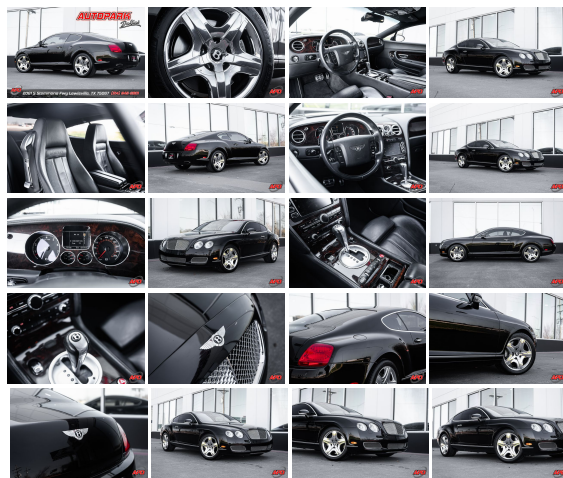

2006 Bentley Continental GT

View this car on our website at autoparkdallas.com/7288363/ebrochure

Website Price **\$36,995**

Specifications:

| | |
|----------------------|--|
| Year: | 2006 |
| VIN: | SCBCR63W16C030513 |
| Make: | Bentley |
| Stock: | 1837 |
| Model/Trim: | Continental GT |
| Condition: | Pre-Owned |
| Body: | Coupe |
| Exterior: | [-] Beluga |
| Engine: | 6.0L TT W12 double overhead cam (DOHC) 48V |
| Interior: | Beluga leather Leather |
| Transmission: | 6-Speed Shiftable Automatic |
| Mileage: | 62,106 |
| Drivetrain: | All Wheel Drive |
| Economy: | City 10 / Highway 17 |

AutoPark Dallas is thrilled to offer you this Classy Beluga on Beluga 2006 Bentley Continental GT for sale! Like a finely aged wine, our 2006 Continental GT has the beauty in looks, the BIG 6.0L W12 Bi-Turbo Engine, and build quality that is like a tank showing the world that even big luxury can put the serious petal to the metal with a whopping 552 horses without cutting off the weight! Manufactured in "Beluga" Exterior on a beautiful "Beluga" Leather Interior, this Bentley shows the tedious amount of time and craftsmanship put into these works of art. DO! NOT! HESITATE!!! If you're in the market for a Bentley, a big body coupe, or just an amazing Exotic ride then look no further than this Continental GT parked here in our indoor 16,000 Sq Ft Showroom located in Dallas , Texas amongst our inventory of 100+ other Performance / Modified and Luxury Vehicles!

2006 Bentley Continental GT

* Clean CarFax !*

* Classy Color Combo !*

Beluga Exterior

Beluga Leather Interior

Hands Free Bluetooth

Navigation

Heated Front Row Seats