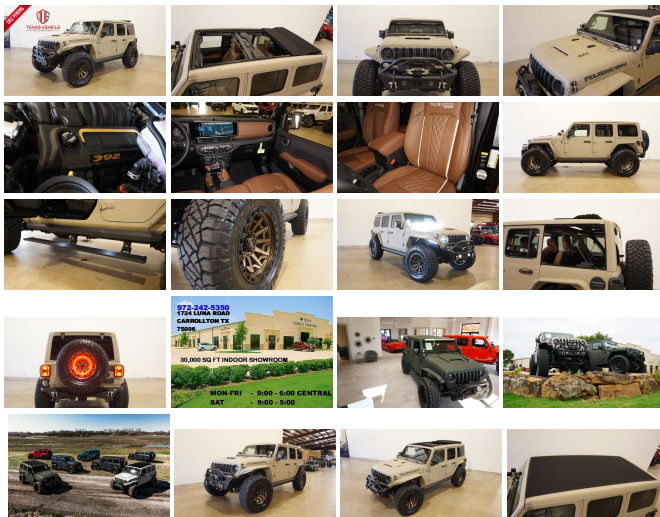

2024 Jeep Wrangler Rubicon 392 4X4 SKY TOP, DUPONT KEVLAR, BUMPERS

View this car on our website at tveauto.com/7288360/ebrochure

Our Price **\$149,900**

Specifications:

Year:	2024
VIN:	1C4RJXSJ8RW210309
Make:	Jeep
Stock:	210309
Model/Trim:	Wrangler Rubicon 392 4X4 SKY TOP, DUPONT KEVLAR, BUMPERS
Condition:	Pre-Owned
Body:	SUV
Exterior:	Tan
Engine:	HEMI 6.4L V8 470hp 470ft. lbs.
Interior:	Brown Leather
Transmission:	8-Speed Shifttable Automatic
Mileage:	112
Drivetrain:	4 Wheel Drive
Economy:	City 13 / Highway 16

NATION WIDE FINANCING

SUBMIT CREDIT APP [WWW.TVEAUTO.COM](https://www.tveauto.com)

OR CALL 972-242-5350

"GOBI TAN EDITION"

CUSTOM BUILT **KEVLAR** 2024 JEEP
WRANGLER JL UNLIMITED RUBICON 4X4
WITH 27X PACKAGE

Quick Order Package 27X
 Includes vehicle with standard equipment, 6.4L V8 HEMI engine, and 8-speed automatic transmission.

Option Packages Total \$3,995

Texas Vehicle Exchange

tveauto.com

972-242-5350

1724 Luna Road