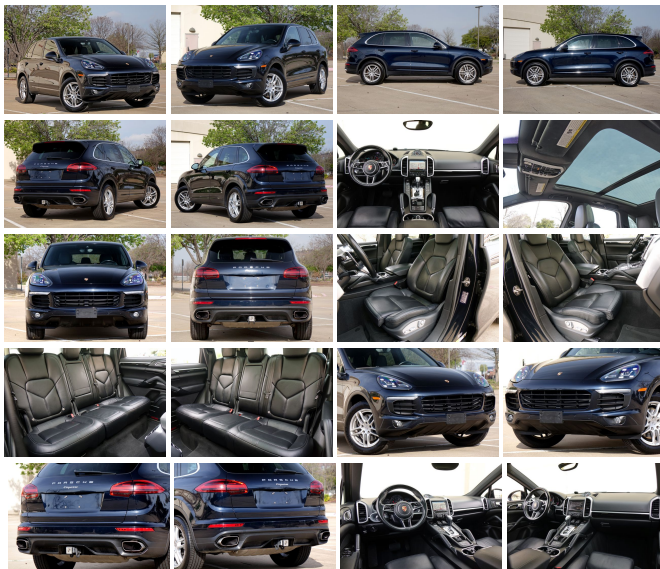

## Specifications:

<b>Year:</b>	2016
<b>VIN:</b>	WP1AA2A26GLA02372
<b>Make:</b>	Porsche
<b>Model/Trim:</b>	Cayenne Pano Roof * A/C SEATS *
<b>Condition:</b>	Pre-Owned
<b>Body:</b>	SUV
<b>Exterior:</b>	[C7] Moonlight Blue Metallic
<b>Engine:</b>	3.6L V6 300hp 295ft. lbs.
<b>Interior:</b>	Black Leather
<b>Transmission:</b>	8-Speed Automatic with Tiptronic
<b>Mileage:</b>	72,458
<b>Drivetrain:</b>	All Wheel Drive
<b>Economy:</b>	City 19 / Highway 24

2016  
Porsche  
Cayenne

72,000 Miles

Moonlight Blue Metallic  
Black Interior

*DRIVES LIKE A DREAM!*

Premium Package Plus

Panoramic Sunroof  
w/ Power Shade

Lane Change Assist

Soft Close Doors

Keyless Access

19-Inch Turbo Wheels

LED Headlamps  
Power Liftgate  
Tow Package  
Back-Up Camera  
Heated & Cooled Front Seats  
Heated Rear Seats  
Multi-Function Heated Steering Wheel  
BOSE Premium Audio  
Steering Wheel Controls  
USB/AUX Inputs  
Satellite Radio  
Dual Power Seats  
w/ Dual Memory  
Power Rear Sunshades  
Black Piano Wood Interior Trim  
Paddle Shifters  
Power Folding Mirrors  
Auto-Dimming Mirror  
Park Distance Control  
(Front & Rear)  
Cargo Cover

***CLEAN CARFAX!***

This is a very nice and well-maintained Cayenne. This vehicle is exceptional in mechanical and cosmetic aspects. As far as we can tell, there has been no paint or bodywork done on this car. We have one keyfobs and all of the owners manuals. We just had the vehicle serviced. The Michelin Tires are Super Thick. It has a Clean Carfax. This baby is ready to roll!