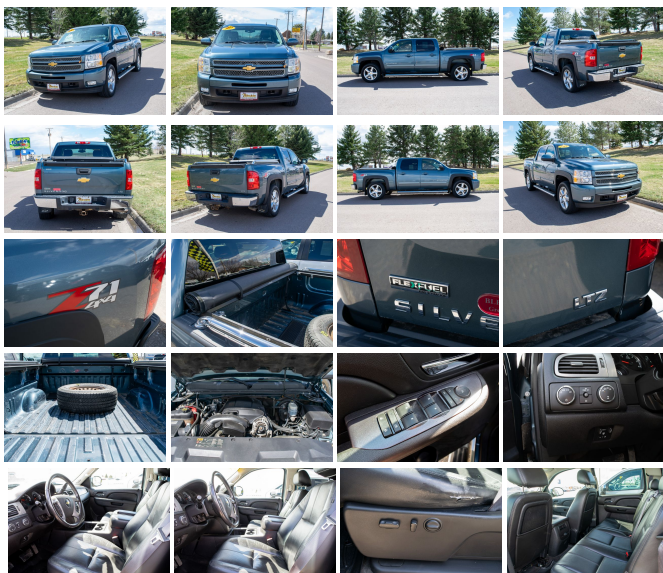

2012 Chevrolet Silverado 1500 LTZ

View this car on our website at bleskinmotors.com/7288270/ebrochure

Our Price **\$15,995**

Specifications:

Year:	2012
VIN:	1GCPKTE78CF145885
Make:	Chevrolet
Stock:	24056
Model/Trim:	Silverado 1500 LTZ
Condition:	Pre-Owned
Body:	Pickup Truck
Exterior:	White
Engine:	Vortec 5.3L Flex Fuel V8 315hp 335ft. lbs.
Interior:	-
Transmission:	6-Speed Shiftable Automatic
Mileage:	178,256
Drivetrain:	4 Wheel Drive
Economy:	City 11 / Highway 16

Step into the realm of robust power and refined luxury with our 2012 Chevrolet Silverado 1500 LTZ, a true testament to American engineering and dependability. Cloaked in a pristine white exterior, this Silverado exudes a sense of strength and purity that's rare in a truck that's seen the road as much as this one has. With 178,256 miles on the odometer, this vehicle has proven its reliability and is poised to take on countless more adventures.

At the heart of this mechanical marvel lies the Vortec 5.3L Flex Fuel V8 engine, a powerhouse that churns out an impressive 315 horsepower and 335 ft. lbs. of torque. Paired with a smooth-shifting 6-Speed Shiftable Automatic transmission, this Silverado delivers a driving experience that's both exhilarating and efficient, allowing you to tackle any task with ease.

The LTZ trim level means you're indulging in the pinnacle of comfort and convenience. The Silverado 1500 LTZ doesn't just work hard; it pampers you with every mile. Inside, you'll find a cabin rich with amenities and crafted with meticulous attention to detail. From the premium leather seats that provide both support and comfort during long hauls to the advanced technology that keeps you connected and in control, this truck doesn't just meet expectations—it exceeds them.