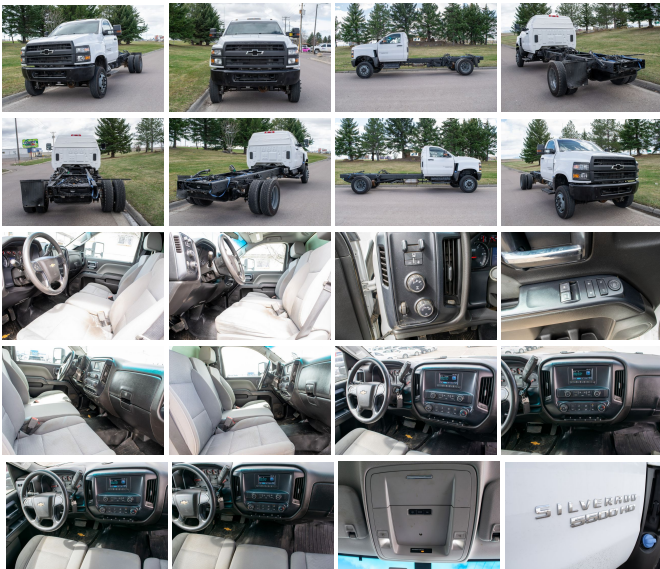

2020 Chevrolet Silverado MD Cab-Chassis 4500 4WD Crew Cab

View this car on our website at bleskinmotors.com/7288267/ebrochure

Our Price **\$46,995**

Specifications:

Year:	2020
VIN:	1HTKJPVK0LH614886
Make:	Chevrolet
Stock:	24059
Model/Trim:	Silverado MD Cab-Chassis 4500 4WD Crew Cab
Condition:	Pre-Owned
Body:	Other
Exterior:	White
Engine:	6.6
Interior:	-
Transmission:	Automatic
Mileage:	99,800
Drivetrain:	4 Wheel Drive

Prepare to be captivated by the robust elegance of the 2020 Chevrolet Silverado MD Cab-Chassis 4500 4WD Crew Cab, a symphony of strength and reliability. Dressed in a pristine white exterior, this Silverado isn't just a vehicle; it's a testament to the enduring legacy of Chevrolet's commitment to excellence.

Beneath the hood lies the heart of this beast – a commanding 6.6-liter engine that promises to deliver unparalleled performance. Whether you're navigating the unforgiving terrain of a construction site or cruising down the highway, this powerhouse engine ensures a smooth, authoritative ride. Coupled with a seamless automatic transmission, the Silverado offers an effortless driving experience that is both responsive and engaging.

As you approach the Silverado, you'll be immediately struck by its commanding presence. The white exterior isn't just about aesthetic appeal; it's a statement of the Silverado's purity of purpose. It reflects the light of the day and stands out in the night, a beacon of dependability in any situation. The robust chassis, designed with meticulous attention to detail, speaks volumes of the vehicle's capacity to handle heavy-duty tasks with grace.