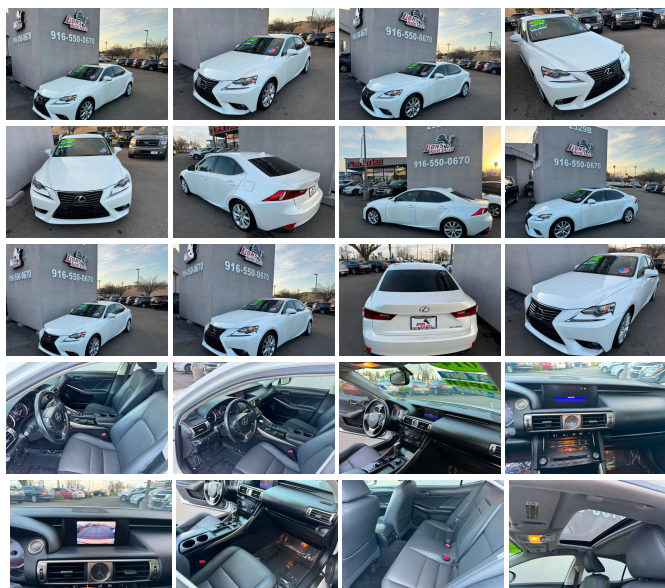

2014 Lexus IS 250 Base

View this car on our website at lionsautosales.net/7288180/ebrochure

Our Price **\$18,995**

Specifications:

Year:	2014
VIN:	JTHBF1D27E5029156
Make:	Lexus
Stock:	E5029156
Model/Trim:	IS 250 Base
Condition:	Pre-Owned
Body:	Sedan
Exterior:	White
Engine:	2.5L V6 204hp 185ft. lbs.
Interior:	Black Leatherette
Transmission:	6-Speed Automatic w/Sequential Shift Mode
Mileage:	98,856
Drivetrain:	Rear Wheel Drive
Economy:	City 21 / Highway 30

2014 Lexus IS 250 Base

Lions Auto Sales - (916) 550-0670 - View this car on our website at lionsautosales.net/7288180/ebrochure

Our Location :

2014 Lexus IS 250 Base

Lions Auto Sales - (916) 550-0670 - View this car on our website at lionsautosales.net/7288180/ebrochure

Exterior

- Exhaust: dual tip- Front bumper color: body-color- Ground effects/lower spoilers
- Mirror color: body-color- Daytime running lights: LED
- Exterior entry lights: approach lamps- Front fog lights- Taillights: LED
- Side mirrors: heated- Spare wheel type: steel- Tire Pressure Monitoring System
- Wheels: aluminum alloy- Front wipers: variable intermittent
- Power windows: safety reverse- Window defogger: rear