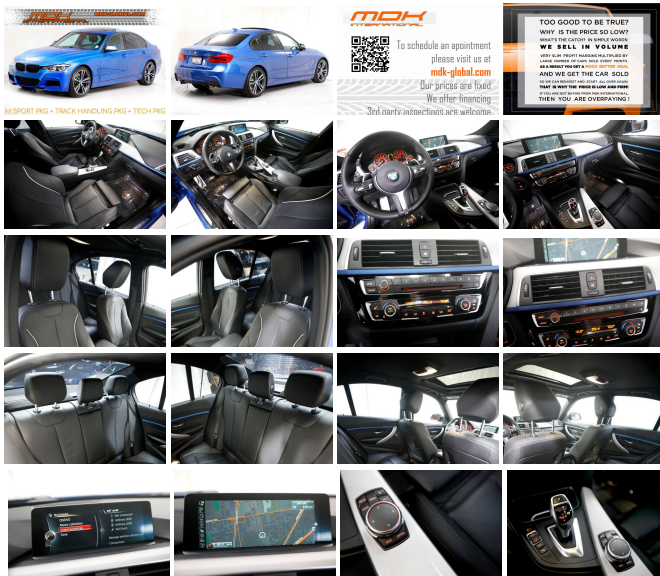

M SPORT PKG + TRACK HANDLING PKG + TECH PKG

Our Price **$23,490**

Specifications:

Year:	2016
VIN:	WBA8B3C5XGK777240
Make:	BMW
Model/Trim:	3 Series 340i - M Sport Pkg - Track Handling Pkg
Condition:	Pre-Owned
Body:	Sedan
Exterior:	[B45] Estoril Blue Metallic
Engine:	3.0L Turbo I6 320hp 330ft. lbs.
Interior:	Black Leather
Transmission:	8-Speed Shiftable Automatic w/Sport Transmission
Mileage:	89,068
Drivetrain:	Rear Wheel Drive
Economy:	City 20 / Highway 30

* This is the one you want - right color combo + right options

* Original MSRP of $59295

* Estoril Blue Metallic over Black Dakota Leather (most of the cars come with leatherette material - this one is genuine leather)

* M Sport pkg

* Track Handling Package - Variable Sport Steering - Adaptive M Suspension - M Sport Brakes

* Technology Package

* Head up display

* Navigaiton

* Cold weather pkg - front and rear heated seats + heated steering wheel

* Driver Assistance Package + Driving Assistance Plus Package

* Active Blind Spot Detection

* Active Driving Assistant

* Side and Top View Cameras + Back up camera + Parking sensors

* Clean title