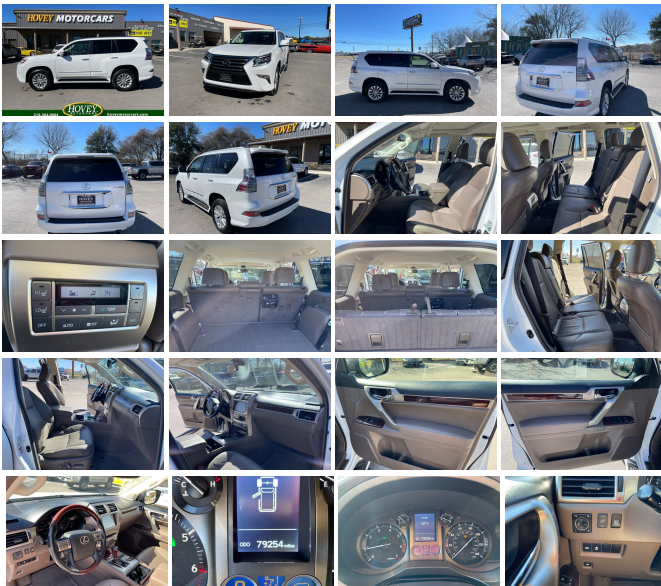

## 2017 Lexus GX 460 Premium Pkg

View this car on our website at [hoveymotorcars.com/7287866/ebrochure](http://hoveymotorcars.com/7287866/ebrochure)

Our Price **\$30,995**

### Specifications:

<b>Year:</b>	2017
<b>VIN:</b>	JTJBM7FXXH5178844
<b>Make:</b>	Lexus
<b>Model/Trim:</b>	GX 460 Premium Pkg
<b>Condition:</b>	Pre-Owned
<b>Body:</b>	SUV
<b>Exterior:</b>	Starfire Pearl
<b>Engine:</b>	4.6L V8 301hp 329ft. lbs.
<b>Interior:</b>	Sepia Leather
<b>Transmission:</b>	6-Speed Automatic w/Sequential Shift Mode
<b>Mileage:</b>	79,254
<b>Drivetrain:</b>	All Wheel Drive
<b>Economy:</b>	City 15 / Highway 18

2017 Lexus GX470 in Starfire Pearl with Mocha tan leather. Carfax One owner with Blind Spot Monitor with Rear Cross Traffic Alert. Third seat, seating for 7, too.

### Options:

power retracting/auto-dimming outer mirrors \*

Headlamp washers

Premium Package: 18" split-six spoke alloy wheels, LED

fog lamps, rain-sensing wipers, windshield deicer, Intuitive Parking Assist, Navigation Package, Leather-trimmed seats, Mahogany wood trim, heated/ventilated front seats, heated outboard 2nd row seats, 3-zone automatic climate control \*