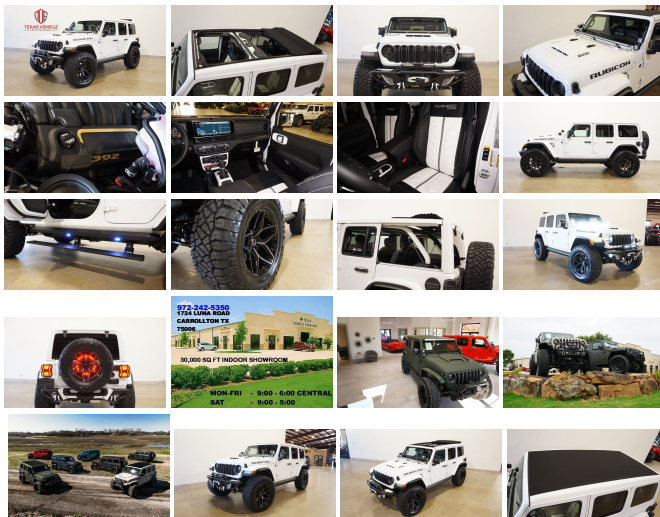

# 2024 Jeep Wrangler Rubicon 392 4X4 SKY TOP,BUMPERS,LED'S,FUEL WHLS

View this car on our website at [tveauto.com/7287348/ebrochure](https://tveauto.com/7287348/ebrochure)

Our Price **\$144,900**

## Specifications:

<b>Year:</b>	2024
<b>VIN:</b>	1C4RJXSJXRW169164
<b>Make:</b>	Jeep
<b>Stock:</b>	169164
<b>Model/Trim:</b>	Wrangler Rubicon 392 4X4 SKY TOP,BUMPERS,LED'S,FUEL WHLS
<b>Condition:</b>	Pre-Owned
<b>Body:</b>	SUV
<b>Exterior:</b>	[PW7] Bright White Clear Coat
<b>Engine:</b>	HEMI 6.4L V8 470hp 470ft. lbs.
<b>Interior:</b>	Black Leather
<b>Transmission:</b>	8-Speed Shifttable Automatic
<b>Mileage:</b>	33
<b>Drivetrain:</b>	4 Wheel Drive
<b>Economy:</b>	City 13 / Highway 16

#### Quick Order Package 27X

Includes vehicle with standard equipment, 6.4L V8 HEMI engine, and 8-speed automatic transmission.

---