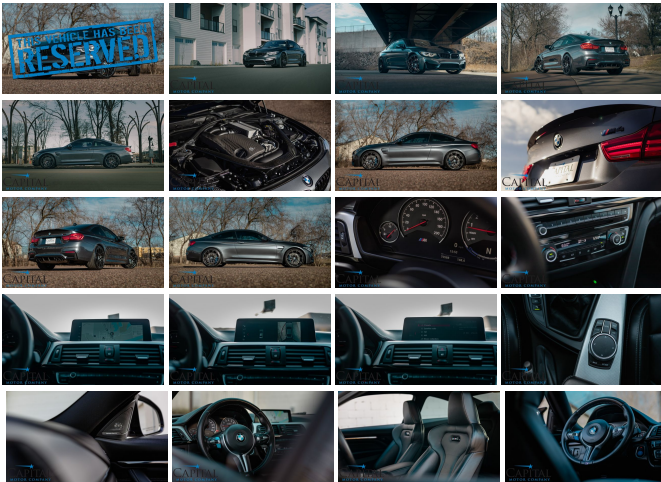

2018 BMW M4 Competition Package Coupe w/6-Speed Manual, Executive Package, Heated Seats & 20" Wheels

View this car on our website at capitalmotorcompany.com/7287326/ebrochure

Your Price **\$41,950**

Specifications:

Year:	2018
VIN:	WBS4Y9C56JAC86532
Make:	BMW
Stock:	6095
Model/Trim:	M4 Competition Package Coupe w/6-Speed Manual, Executive Package, Heated Seats & 20" Wheels
Condition:	Pre-Owned
Body:	Coupe
Exterior:	[B39] Mineral Grey Metallic
Engine:	425HP Twin-Turbo 3.0-Liter Inline 6-Cylinder
Interior:	Black Leather
Transmission:	6-Speed Manual
Mileage:	70,544
Drivetrain:	Rear Wheel Drive
Economy:	City 17 / Highway 25

We have for sale a gorgeous 2018 BMW M4 Competition Package Coupe that offers a combination of sporting capability and luxury in one car that is hard to beat, especially when you factor in the true 6-Speed Manual Transmission that makes this M4 a lot of fun to drive on country roads, the road course and around town! It has beautiful Mineral Gray Metallic paint with tinted windows for a sleek, private appearance and the 20-Inch Forged M Star-Spoke Wheels give this car an incredible stance! We know that if you like how it looks in the pictures you will fall in love when you come to drive it.

- 444-Horsepower 3.0-Liter Twin-Turbo Inline 6-Cylinder Engine
- 6-Speed Manual Transmission that is butter smooth and shifts flawlessly!
- Adaptive Sport-Tuned Suspension allows you to enjoy a comfortable day to day ride and the ability to select sport mode which maximizes the performance capability of the car!
- Competition Package
 - +19HP Increased Factory Horsepower To 444HP (From 425)