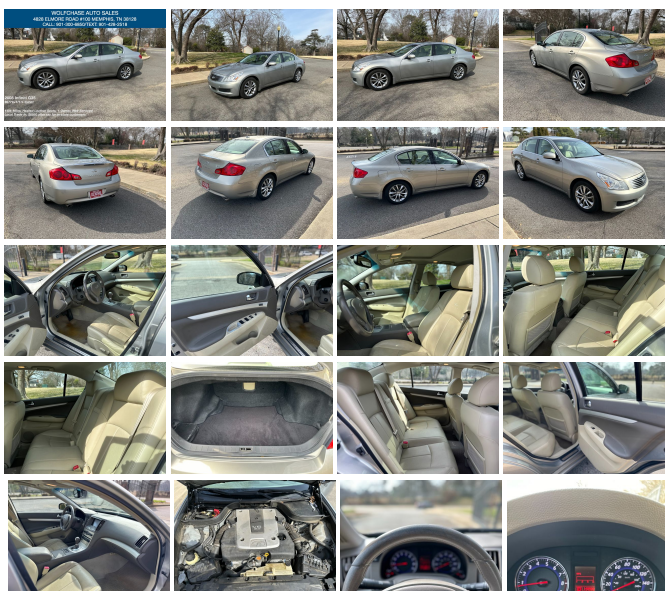

2008 INFINITI G35 Base

David Knowles 901-428-2518

View this car on our website at wolfchaseautosales.com/7287178/ebrochure

Our Price **\$5,779**

Specifications:

Year:	2008
VIN:	JNKBV61E28M221187
Make:	INFINITI
Model/Trim:	G35 Base
Condition:	Pre-Owned
Body:	Sedan
Exterior:	[KX6] Desert Platinum
Engine:	3.5L V6 306hp 268ft. lbs.
Interior:	Wheat Leather
Transmission:	5-Speed Shiftable Automatic
Mileage:	148,900
Drivetrain:	Rear Wheel Drive
Economy:	City 17 / Highway 24

Very well kept, 1-Owner automobile!

Originally purchased at Infiniti of Birmingham, the automobile spent the entirety of its life in Germantown and was serviced meticulously (primarily by Infiniti of Memphis). Features include heated leather seating, sunroof, automatic transmission, infotainment center, and the legendary 3.5L V6 from Nissan's Z-Car. You will NOT find a cleaner Infiniti in Memphis! Extended warranty options are available for purchase. Our dealership is located in Memphis, Tennessee "America's Distribution Center" and we can arrange shipping to anywhere--our staff has a combined 40+ years doing such. While we do not provide financing, we are more than happy to assist in the coordination of documents necessary for you to secure financing from your own financial institution. Call David Knowles or Herb Phillips 901-300-6850 for more information and to arrange an appointment to test drive.

Accident reported: minor to moderate damage

48 Service history records

CARFAX 1-Owner vehicle

Personal vehicle

147,611 Last reported odometer reading

FREE CARFAX Report

See the full CARFAX Report for additional information

Exterior

- Exhaust: dual tip- Front bumper color: body-color- Mirror color: body-color
- Front fog lights- Headlights: HID/Xenon- Taillights: LED- Side mirror adjustments: power
- Spare wheel type: steel- Tire Pressure Monitoring System
- Wheels: painted aluminum alloy- Front wipers: speed sensitive- Window defogger: rear