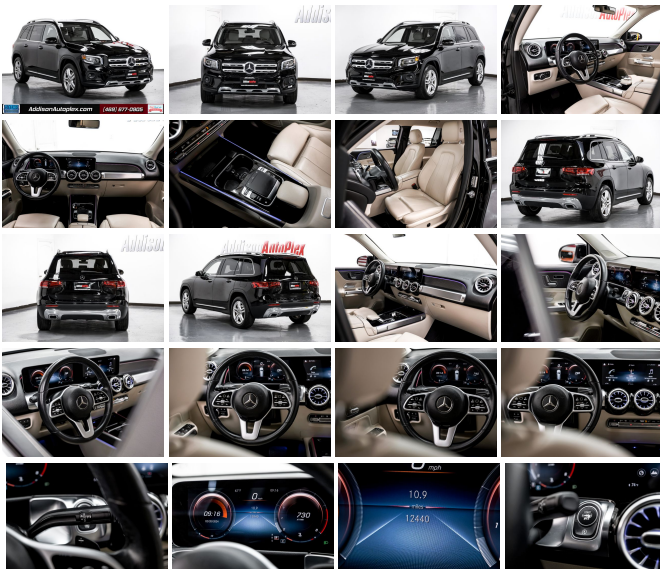

Dressed to impress in a timeless black exterior, this GLB 250 exudes sophistication from every angle. The sleek lines and dynamic silhouette are complemented by the elegant black leatherette interior, creating a harmonious blend of style and comfort that Mercedes-Benz is renowned for. This is not just a vehicle; it's a statement of class and an extension of your own impeccable taste.

At the heart of this engineering marvel lies a potent 2.0L Turbo I4 engine, delivering a robust 221 horsepower and 258 ft-lbs of torque. The powerplant is mated to an ultra-smooth 8-Speed Double Clutch transmission that ensures swift and seamless gear changes, propelling you forward with both grace and agility. Whether you're cruising through city streets or navigating winding roads, the GLB 250 offers a driving experience that's both exhilarating and refined.

Step inside the cabin and you'll be greeted by a sanctuary of luxury. The black leatherette seats cradle you in comfort, while the meticulously crafted interior surrounds you with high-quality materials and cutting-edge technology. Every journey becomes an indulgence, with the cabin serving as your personal retreat from the outside world.

The GLB 250 comes generously equipped with an array of manufacturer options and packages, carefully curated to enhance every aspect of your drive. From the advanced infotainment system to the