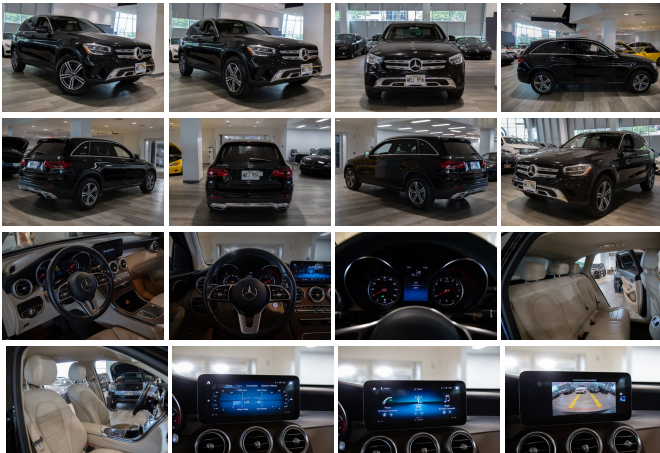

# 2020 Mercedes-Benz GLC GLC 300

View this car on our website at [autosourcehawaii.com/7287119/ebrochure](https://autosourcehawaii.com/7287119/ebrochure)

Our Price **\$34,995**

Retail Value **\$36,995**

## Specifications:

<b>Year:</b>	2020
<b>VIN:</b>	W1N0G8DB7LF839868
<b>Make:</b>	Mercedes-Benz
<b>Stock:</b>	LF839868
<b>Model/Trim:</b>	GLC GLC 300
<b>Condition:</b>	Pre-Owned
<b>Body:</b>	SUV
<b>Exterior:</b>	Black
<b>Engine:</b>	2.0L Turbo I4 255hp 273ft. lbs.
<b>Interior:</b>	Black Leatherette
<b>Transmission:</b>	9-Speed Shiftable Automatic
<b>Mileage:</b>	30,888
<b>Drivetrain:</b>	Rear Wheel Drive
<b>Economy:</b>	City 22 / Highway 29

Step into the realm of luxury and innovation with the 2020 Mercedes-Benz GLC GLC 300, a vehicle that redefines elegance and performance in the modern SUV market. With a mere 30,888 miles on the odometer, this pristine, black exterior beauty is a paragon of sophistication that promises to deliver an unparalleled driving experience.

Slide into the cabin and be enveloped by the luxurious black leatherette interior that offers an oasis of comfort and sophistication. The seats cradle you in comfort, making every journey feel like a first-class experience. The 10.25-inch infotainment screen, the centerpiece of the MBUX system, provides an intuitive and user-friendly interface that puts control at your fingertips.