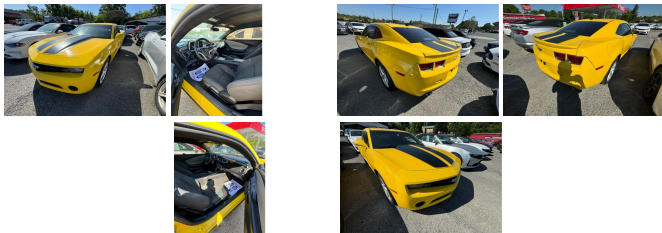

2013 Chevrolet Camaro LS

View this car on our website at johngibsonautosales.com/7287102/ebrochure

Specifications:

Year:	2013
VIN:	2G1FA1E30D9146337
Make:	Chevrolet
Stock:	49957R
Model/Trim:	Camaro LS
Condition:	Pre-Owned
Body:	Coupe
Exterior:	YELLOW
Engine:	3.6L V6 323hp 278ft. lbs.
Interior:	N/A Cloth
Transmission:	6-Speed Shiftable Automatic
Mileage:	156,829
Drivetrain:	Rear Wheel Drive
Economy:	City 18 / Highway 27

2013 Chevrolet Camaro LS

John Gibson Auto Sales - (501) 767-8455 - View this car on our website at johngibsonautosales.com/7287102/ebrochure

Our Location :

2013 Chevrolet Camaro LS

John Gibson Auto Sales - (501) 767-8455 - View this car on our website at johngibsonautosales.com/7287102/ebrochure

Installed Options

Interior

- Air filtration- Front air conditioning- Floor mat material: carpet- Floor mats: front
- Interior accents: leather- Cruise control- Multi-function remote: keyless entry
- Power outlet(s): two 12V front- Power steering: variable/speed-proportional
- Steering wheel: tilt and telescopic- Clock- Compass- External temperature display
- Multi-function display- Trip odometer- Front seat type: sport bucket
- Rear seat folding: one-piece- Rear seat type: bench- Upholstery: cloth

Exterior

- Exhaust: dual tip- Front bumper color: body-color- Hood scoop- Mirror color: body-color
- Rear spoiler: lip- Daytime running lights- Side mirror adjustments: power
- Spare tire kit: inflator kit- Tire Pressure Monitoring System- Wheels: steel
- Power windows- Window defogger: rear