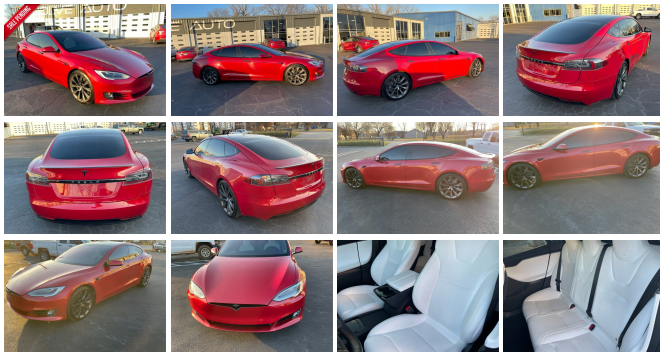

2021 Tesla Model S Long Range Plus

View this car on our website at evolveauto.com/7287000/ebrochure

Our Price **\$49,500**

Specifications:

Year:	2021
VIN:	5YJSA1E2XMF424055
Make:	Tesla
Stock:	CNSGN4
Model/Trim:	Model S Long Range Plus
Condition:	Pre-Owned
Body:	Sedan
Exterior:	RED
Engine:	Electric 518hp 487ft. lbs.
Interior:	White Leatherette
Transmission:	1-Speed Direct-Drive Automatic
Mileage:	35,547
Drivetrain:	All Wheel Drive
Economy:	City 124 / Highway 115

- 2021 Tesla Model S
- Long Range Plus 400 Mile Range Option
- Full Self Driving Package Included/Transferable
- Adaptive Air Suspension
- Premium Sound
- CCS Adapter Support Enabled
- Cold Weather Package - Heated Steering Wheel and Wipers
- HomeLink5 Smart Garage Opener
- Clean Title and History
- Extended Warranty Available
- Shipping and Financing Available
- Call or Message Evolve Auto to Set your Viewing/Test Driving Appointment

Exterior

- Door handle color: chrome- Front bumper color: body-color
- Grille color: black with chrome accents - Mirror color: body-color with chrome accents
- Rear spoiler: lip- Rear trunk/liftgate: power operated- Daytime running lights: LED
- Exterior entry lights: approach lamps- Front fog lights: LED- Taillights: LED
- Side mirror adjustments: power- Side mirrors: auto-dimming
- Moonroof / Sunroof: panoramic- Tire Pressure Monitoring System
- Wheels: aluminum alloy- Front wipers: rain sensing- Heated windshield washer jets
- Heated windshield wiper rests- Tinted glass- Window defogger: rear

Option Packages

Factory Installed Packages

Red Multi-Coat Paint	\$2,500
21 In. Sonic Carbon Twin Turbine Wheels	\$4,500
Black and White Premium Interior	\$1,500
Full Self-Driving Capability Includes navigate on autopilot, auto lane change, Autopark, Smart Summon, full-self driving computer, and traffic light and stop sign control.	\$10,000
Option Packages Total	\$18,500