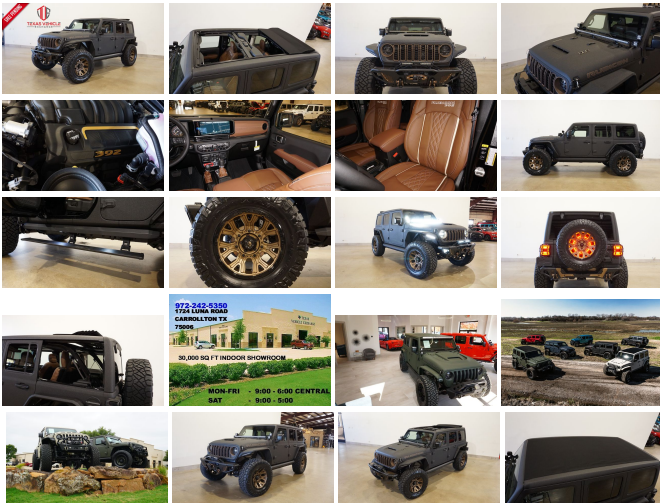

2024 Jeep Wrangler Rubicon 392 4X4 SKY TOP, DUPONT KEVLAR, BUMPERS

View this car on our website at tveauto.com/7286973/ebrochure

Our Price **\$149,900**

Specifications:

| | |
|----------------------|--|
| Year: | 2024 |
| VIN: | 1C4RJXSJ5RW169167 |
| Make: | Jeep |
| Stock: | 169167 |
| Model/Trim: | Wrangler Rubicon 392 4X4 SKY TOP, DUPONT KEVLAR, BUMPERS |
| Condition: | Pre-Owned |
| Body: | SUV |
| Exterior: | Black |
| Engine: | HEMI 6.4L V8 470hp 470ft. lbs. |
| Interior: | Brown |
| Transmission: | 8-Speed Shifttable Automatic |
| Mileage: | 58 |
| Drivetrain: | 4 Wheel Drive |
| Economy: | City 13 / Highway 16 |

NATION WIDE FINANCING

SUBMIT CREDIT APP [WWW.TVEAUTO.COM](https://www.tveauto.com)

OR CALL 972-242-5350

"RAPTOR BLACK EDITION"

CUSTOM BUILT **KEVLAR** 2024 JEEP
WRANGLER JL UNLIMITED RUBICON 4X4
WITH 27X PACKAGE

2024 Jeep Wrangler Rubicon 392 4X4 SKY TOP,DUPONT KEVLAR,BUMPERS
Texas Vehicle Exchange - 972-242-5350 - View this car on our website at veauto.com/7286973/ebrochure

Vehicle History Report : as Of 04/27/2024